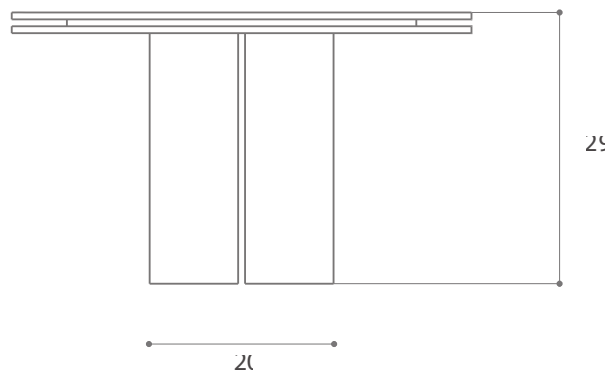

LUZ TABLE

The Luz dining table explores the interplay between intermission and continuity. Using empty space to prompt imaginative connections between forms.

PRODUCT SPECIFICATIONS

MATERIALS	Solid wood
DIMENSIONS	50 DIA 29.5 H IN 127 DIA 75 cm H CM
WEIGHT	152lbs | 69 kg
SHIPPING	Worldwide shipping. Quotes upon request.

CLEANING INSTRUCTIONS

Solid Wood

Use a soft dust cloth wrung out in clean water and gently go over marks until clean. After cleaning, the wood should be dried with a soft cloth to prevent streaks and scratches.

PLEASE NOTE: All of our wood products have a water based clearcoat for further protection.

handmade in los angeles