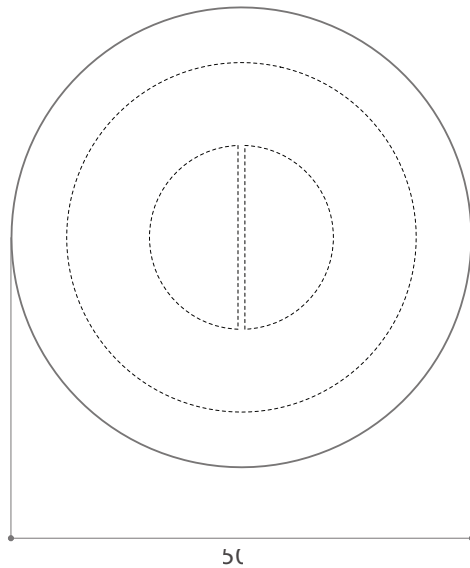

LUZ TABLE

The Luz dining table explores the interplay between intermission and continuity. Using empty space to prompt imaginative connections between forms.

PRODUCT SPECIFICATIONS

MATERIALS	Solid wood
DIMENSIONS	50 DIA 29.5 H IN 127 DIA 75 cm H CM
WEIGHT	152lbs | 69 kg
SHIPPING	Worldwide shipping. Quotes upon request.

CLEANING INSTRUCTIONS

Solid Wood

Use a soft dust cloth wrung out in clean water and gently go over marks until clean. After cleaning, the wood should be dried with a soft cloth to prevent streaks and scratches.

PLEASE NOTE: All of our wood products have a water based clearcoat for further protection.

handmade in los angeles