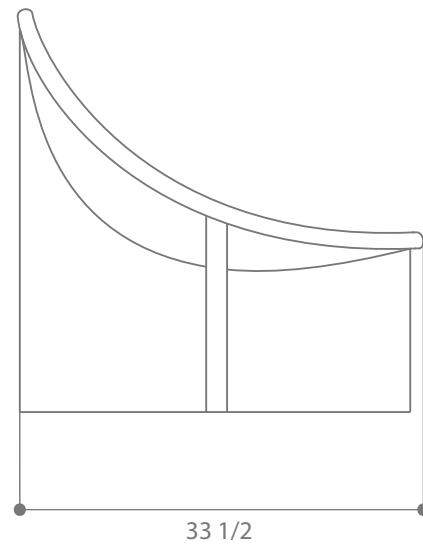

NIDO SOFA

The Nido sofa plays with the interconnection of shapes. Its wooden base and upholstered curved seating, effortlessly combines comfort with form.

PRODUCT SPECIFICATIONS

MATERIALS

Solid wood base | upholstered laminated wood seat | foam padding. Available in white oak | walnut | maple | mahogany | black stained ash combined with fabric or leather upholstered seat. Also available in COM or COL.

DIMENSIONS

68 in W 33.5 D 31.5 H IN
172 W 85 D 80 H

WEIGHT

120 lbs | 54.5kg

FABRIC REQUIREMENTS

5 yards
Swatch required for approval

SHIPPING

Worldwide shipping.
Quotes upon request.

CLEANING INSTRUCTIONS

Solid Wood

Use a soft dust cloth wrung out in clean water and gently go over marks until clean. After cleaning, the wood should be dried with a soft cloth to prevent streaks and scratches.

PLEASE NOTE: All of our wood products have a water based clearcoat for further protection.

Leather

Vegetable tanned leather

If you have a leather item with some marks or stains use a dry, soft bristled brush to remove loose debris from the surface of the leather. Do not focus on one area, but rather a complete wipe down moving quickly and evenly.

handmade in los angeles