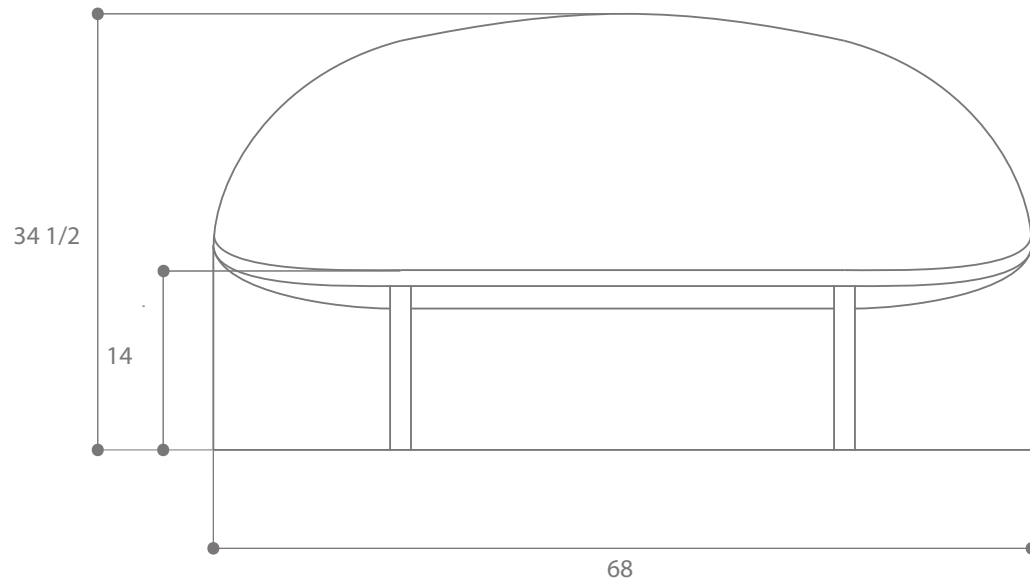

NIDO SOFA

The Nido sofa plays with the interconnection of shapes. Its wooden base and upholstered curved seating, effortlessly combines comfort with form.

PRODUCT SPECIFICATIONS

MATERIALS

Solid wood base | upholstered laminated wood seat | foam padding. Available in white oak | walnut | maple | mahogany | black stained ash combined with fabric or leather upholstered seat. Also available in COM or COL.

DIMENSIONS

68 in W 33.5 D 31.5 H IN
172 W 85 D 80 H

WEIGHT

120 lbs | 54.5kg

FABRIC REQUIREMENTS

5 yards
Swatch required for approval

SHIPPING

Worldwide shipping.
Quotes upon request.

CLEANING INSTRUCTIONS

Solid Wood

Use a soft dust cloth wrung out in clean water and gently go over marks until clean. After cleaning, the wood should be dried with a soft cloth to prevent streaks and scratches.

PLEASE NOTE: All of our wood products have a water based clearcoat for further protection.

Leather

Vegetable tanned leather

If you have a leather item with some marks or stains use a dry, soft bristled brush to remove loose debris from the surface of the leather. Do not focus on one area, but rather a complete wipe down moving quickly and evenly.

handmade in los angeles