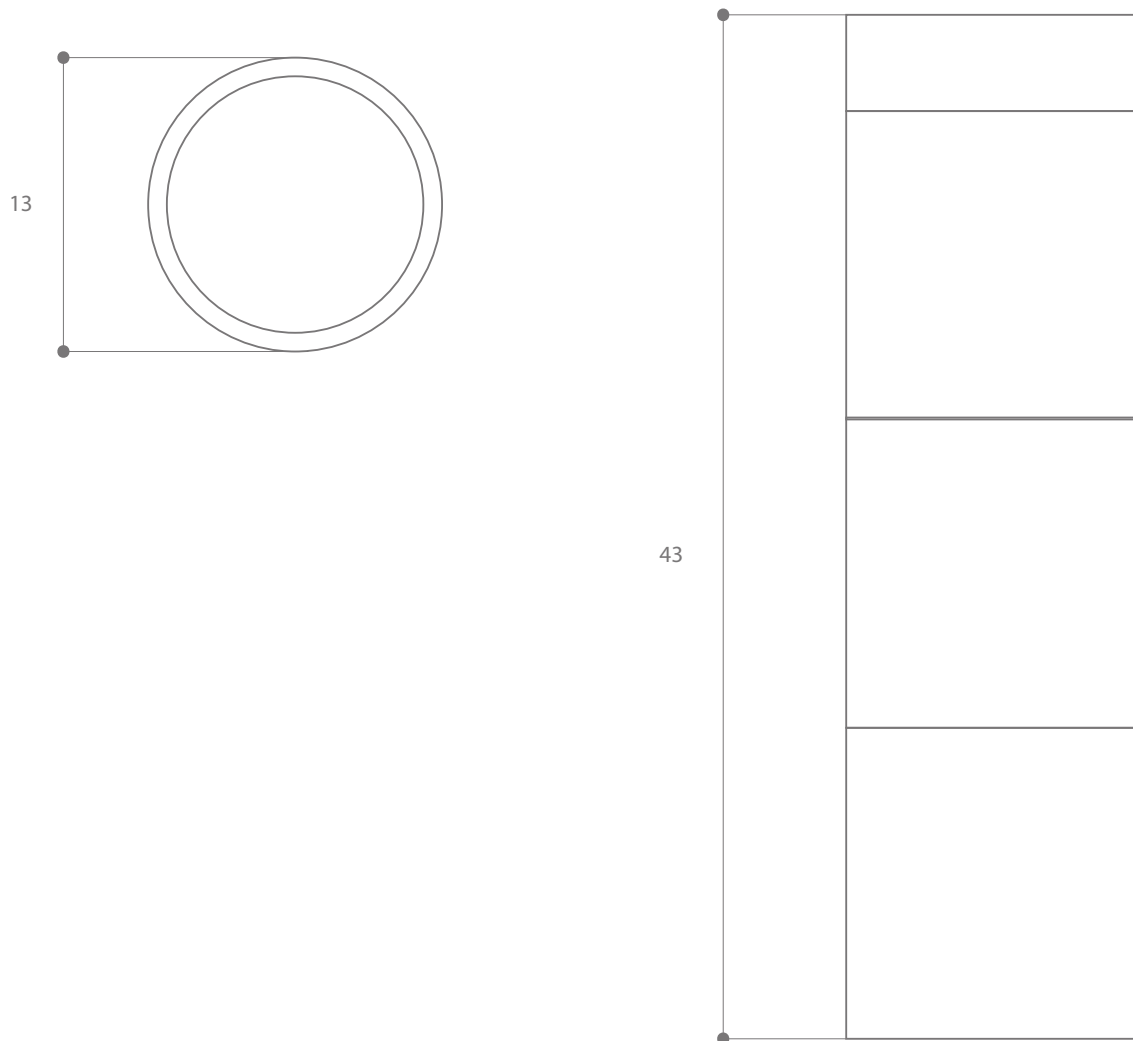

TOTEM

Totem, an innovative creation, combines wood and concrete to form a versatile series of objects that harmoniously converge into a singular minimal structure. Comprising two stackable stools and a tray atop a concrete base, Totem showcases a fusion of natural white oak and raw concrete, achieving a delicate equilibrium of weight and form.

PRODUCT SPECIFICATIONS

MATERIALS	Precast and glass fiber reinforced concrete base removable stools in solid white oak | black stained ash | wooden top in black stained ash
DIMENSIONS	13 D 43 H IN 33 D 109.22 H CM
WEIGHT	58lbs | 26.30 kg
SHIPPING	Worldwide white glove shipping. Quotes upon request.

CLEANING INSTRUCTIONS

Solid Wood

Use a soft dust cloth wrung out in clean water and gently go over marks until clean. After cleaning, the wood should be dried with a soft cloth to prevent streaks and scratches.

PLEASE NOTE: All of our wood products have a water based clearcoat for further protection.

Glass Fiber Reinforced Concrete

Use a lightly damp soft dust cloth and gently go over marks until clean. Dry it afterwards with a dry soft dust cloth. If the concrete is in direct contact with water, please dry immediately to avoid stains.

handmade in los angeles