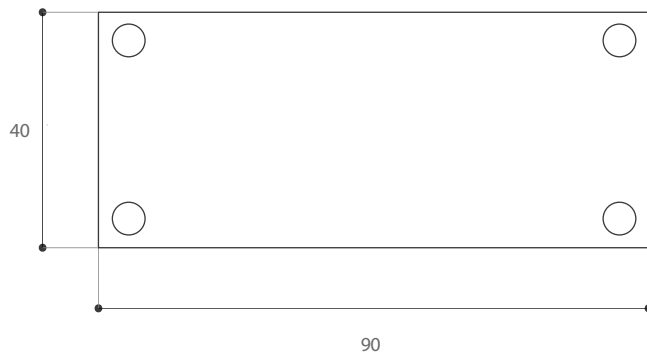

E S T U D I O P E R S O N A

WWW.ESTUDIOPERSONA.COM
INFO@ESTUDIOPERSONA.COM

UNA TABLE

The UNA Table exemplifies the harmonious balance between strength and grace. The round wooden legs convey a sense of stability and groundedness, while the rectangular tabletop provides a refined and versatile surface for various uses.

PRODUCT SPECIFICATIONS

MATERIALS	Solid wood
DIMENSIONS	90 L 40 W 29 H IN 228 D 101.6 W 73.66 H CM
WEIGHT	95 lbs 43 kg
SHIPPING	Worldwide shipping. Quotes upon request.

CLEANING INSTRUCTIONS

Solid Wood

Use a soft dust cloth wrung out in clean water and gently go over marks until clean. After cleaning, the wood should be dried with a soft cloth to prevent streaks and scratches.