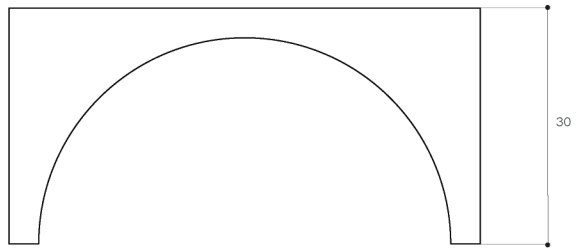

estudio

persona

arc

desk

**product type**  
desk

**materials**  
plywood and wood veneer

**color/finish**  
bleached maple exterior with stained black maple interior  
custom sizes and finishes available

**dimensions**  
59"l x 30"w x 30"h