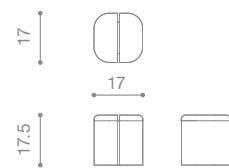

**NAME** h chair  
**MATERIALS** wood | fabric | foam  
**DIMENSIONS** 32.5h | 18.5w | 20.5d in  
**WEIGHT** 25 lbs  
**PRICE** USD 2.400 | 2.100 COM  
**CUSTOMIZATION** available

**NAME** block chair  
**MATERIALS** wood | fabric | foam  
**DIMENSIONS** 26.5h | 30w | 36d in  
**WEIGHT** 90 lbs  
**PRICE** USD 6.300 | 5.500 COM  
**CUSTOMIZATION** available

**NAME** o stool  
**MATERIALS** steel  
**DIMENSIONS** 23.25h | 24w | 22d in  
**WEIGHT** 41 lbs  
**PRICE** USD 5.800  
**CUSTOMIZATION** available

**NAME** aire stool  
**MATERIALS** wood | fabric | foam  
**DIMENSIONS** 17.5h | 17w | 17d in  
**WEIGHT** 40 lbs  
**PRICE** USD 3.000 | 2.800 COM | COL  
**MODIFICATIONS** available

**NAME** segment stool  
**MATERIALS** metal | suede  
**DIMENSIONS** 17.5h | 16w | 12d in  
**WEIGHT** 12 lbs  
**PRICE** USD 2.100 COL  
**MODIFICATIONS** available

**NAME** luna lamp  
**MATERIALS** opal glass | aluminum  
**DIMENSIONS** 16h | 9w | 7.5d in  
**WEIGHT** 15 lbs  
**PRICE** USD 2.500  
**CUSTOMIZATION** available

**NAME** una table  
**MATERIALS** solid wood  
**DIMENSIONS** 29h | 90w | 40d in  
**WEIGHT** 95 lbs  
**PRICE** USD 12.500  
**CUSTOMIZATION** available

**NAME** segment table  
**MATERIALS** aluminum | steel | brass  
**DIMENSIONS** 12.5h | 31d | 42.2w in  
**WEIGHT** 65 lbs  
**PRICE** USD 7.500 - 13.000  
**CUSTOMIZATION** available ( max width 36 in )