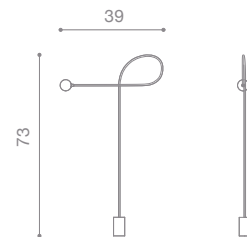

# ESTUDIO PERSONA

**NAME** linea sofa  
**MATERIALS** wood | fabric | foam  
**DIMENSIONS** 31.5h | 108w | 44d in  
**WEIGHT** 315 lbs  
**PRICE** USD 19.000 COM  
**CUSTOMIZATION** available

**NAME** linea armchair  
**MATERIALS** wood | fabric | foam  
**DIMENSIONS** 27h | 42w | 39d in  
**WEIGHT** 156 lbs  
**PRICE** USD 8.800 COM  
**CUSTOMIZATION** available

**NAME** vassoio table  
**MATERIALS** solid wood  
**DIMENSIONS** 14h | 51d in  
**WEIGHT** 130 lbs  
**PRICE** USD 8.000  
**CUSTOMIZATION** available

**NAME** bow floor lamp  
**MATERIALS** steel | opal frosted glass  
**DIMENSIONS** 73h | 39w | 4.5d in  
**WEIGHT** 22 lbs  
**PRICE** USD 3.800  
**CUSTOMIZATION** available for height

**NAME** bow pendant  
**MATERIALS** steel | opal frosted glass  
**DIMENSIONS** 84h | 44.5w in  
**WEIGHT** 15 lbs  
**PRICE** USD 6.500  
**CUSTOMIZATION** available for drop height

**NAME** una chair  
**MATERIALS** leather | wood  
**DIMENSIONS** 31.5h | 18w | 19.5d in  
**WEIGHT** 33 lbs  
**PRICE** USD 2.700 COM | COL  
**CUSTOMIZATION** available

**NAME** luz table  
**MATERIALS** solid wood  
**DIMENSIONS** 29.5 h | 50 d in  
**WEIGHT** 135 lbs  
**PRICE** USD 9.950  
**CUSTOMIZATION** available