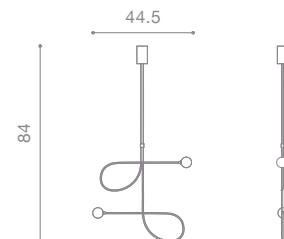

# ESTUDIO PERSONA

**NAME** linea sofa  
**MATERIALS** wood | fabric | foam  
**DIMENSIONS** 31.5h | 108w | 44d in  
**WEIGHT** 315 lbs  
**PRICE** USD 19.000 COM  
**CUSTOMIZATION** available

**NAME** linea armchair  
**MATERIALS** wood | fabric | foam  
**DIMENSIONS** 27h | 42w | 39d in  
**WEIGHT** 156 lbs  
**PRICE** USD 8.800 COM  
**CUSTOMIZATION** available

**NAME** vassoio table  
**MATERIALS** solid wood  
**DIMENSIONS** 14h | 51d in  
**WEIGHT** 130 lbs  
**PRICE** USD 8.000  
**CUSTOMIZATION** available

**NAME** bow floor lamp  
**MATERIALS** steel | opal frosted glass  
**DIMENSIONS** 73h | 39w | 4.5d in  
**WEIGHT** 22 lbs  
**PRICE** USD 3.800  
**CUSTOMIZATION** available for height

**NAME** bow pendant  
**MATERIALS** steel | opal frosted glass  
**DIMENSIONS** 84h | 44.5w in  
**WEIGHT** 15 lbs  
**PRICE** USD 6.500  
**CUSTOMIZATION** available for drop height

**NAME** una chair  
**MATERIALS** leather | wood  
**DIMENSIONS** 31.5h | 18w | 19.5d in  
**WEIGHT** 33 lbs  
**PRICE** USD 2.700 COM | COL  
**CUSTOMIZATION** available

**NAME** luz table  
**MATERIALS** solid wood  
**DIMENSIONS** 29.5 h | 50 d in  
**WEIGHT** 135 lbs  
**PRICE** USD 9.950  
**CUSTOMIZATION** available