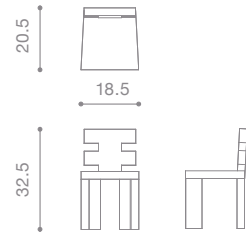

**NAME** una chair upholstered  
**MATERIALS** leather | wood  
**DIMENSIONS** 31.5h | 18w | 19.5d in  
**WEIGHT** 33 lbs  
**PRICE** USD 2.900 COM | COL  
**CUSTOMIZATION** available

**NAME** una counter stool  
**MATERIALS** wood | leather  
**DIMENSIONS** 37.25h | 18w | 19.5d in  
**WEIGHT** 38 lbs  
**PRICE** USD 2.900 COM | COL  
**CUSTOMIZATION** available

**NAME** nido chair  
**MATERIALS** solid wood | fabric | foam  
**DIMENSIONS** 31.5h | 30w | 31.5d in  
**WEIGHT** 49 lbs  
**PRICE** USD 7,200.00 | 6,900.00 COM | COL  
**CUSTOMIZATION** available

**NAME** nido sofa  
**MATERIALS** solid wood | fabric | foam  
**DIMENSIONS** 34.5h | 68w | 33.5d in  
**WEIGHT** 105 lbs  
**PRICE** USD 12.000 | 11.000 COM  
**CUSTOMIZATION** available

**NAME** h chair  
**MATERIALS** wood | fabric | foam  
**DIMENSIONS** 32.5h | 18.5w | 20.5d in  
**WEIGHT** 25 lbs  
**PRICE** USD 2.400 | 2.100 COM  
**CUSTOMIZATION** available

**NAME** block chair  
**MATERIALS** wood | fabric | foam  
**DIMENSIONS** 26.5h | 30w | 36d in  
**WEIGHT** 90 lbs  
**PRICE** USD 6.300 | 5.500 COM  
**CUSTOMIZATION** available

**NAME** una table  
**MATERIALS** solid wood  
**DIMENSIONS** 29h | 90w | 40d in  
**WEIGHT** 95 lbs  
**PRICE** USD 12.500  
**CUSTOMIZATION** available

**NAME** segment table  
**MATERIALS** aluminum | steel | brass  
**DIMENSIONS** 12.5h | 31d | 42.2w in  
**WEIGHT** 65 lbs  
**PRICE** USD 7.500 - 13.000  
**CUSTOMIZATION** available ( max width 36 in )