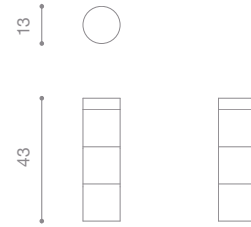

**NAME** o stool  
**MATERIALS** steel  
**DIMENSIONS** 23.25h | 24w | 22d in  
**WEIGHT** 41 lbs  
**PRICE** USD 5.800  
**CUSTOMIZATION** available

**NAME** aire stool  
**MATERIALS** wood | fabric | foam  
**DIMENSIONS** 17.5h | 17w | 17d in  
**WEIGHT** 40 lbs  
**PRICE** USD 3.000 | 2.800 COM | COL  
**MODIFICATIONS** available

**NAME** segment stool  
**MATERIALS** metal | suede  
**DIMENSIONS** 17.5h | 16w | 12d in  
**WEIGHT** 12 lbs  
**PRICE** USD 2.100 COL  
**MODIFICATIONS** available

**NAME** luna lamp  
**MATERIALS** opal glass | aluminum  
**DIMENSIONS** 16h | 9w | 7.5d in  
**WEIGHT** 15 lbs  
**PRICE** USD 2.500  
**CUSTOMIZATION** available

**NAME** totem console  
**MATERIALS** wood | concrete  
**DIMENSIONS** 43h | 13d in  
**WEIGHT** 58 lbs  
**PRICE** USD 6.500  
**CUSTOMIZATION** available for wood only

**NAME** totem side table  
**MATERIALS** wood | concrete  
**DIMENSIONS** 17h | 13d in  
**WEIGHT** 41 lbs  
**PRICE** USD 2.500  
**CUSTOMIZATION** available for wood only

**NAME** una table  
**MATERIALS** solid wood  
**DIMENSIONS** 29h | 90w | 40d in  
**WEIGHT** 95 lbs  
**PRICE** USD 12.500  
**CUSTOMIZATION** available

**NAME** segment table  
**MATERIALS** aluminum | steel | brass  
**DIMENSIONS** 12.5h | 31d | 42.2w in  
**WEIGHT** 65 lbs  
**PRICE** USD 7.500 - 13.000  
**CUSTOMIZATION** available ( max width 36 in )