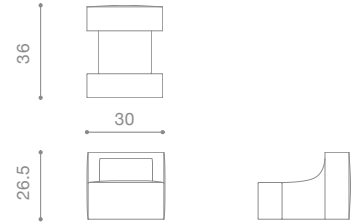

**NAME** vassoio table  
**MATERIALS** solid wood  
**DIMENSIONS** 14h | 51d in  
**WEIGHT** 130 lbs  
**PRICE** USD 8.000  
**CUSTOMIZATION** available

**NAME** bow floor lamp  
**MATERIALS** steel | opal frosted glass  
**DIMENSIONS** 73h | 39w | 4.5d in  
**WEIGHT** 22 lbs  
**PRICE** USD 3.800  
**CUSTOMIZATION** available for height

**NAME** nido chair  
**MATERIALS** solid wood | fabric | foam  
**DIMENSIONS** 31.5h | 30w | 31.5d in  
**WEIGHT** 49 lbs  
**PRICE** USD 7,200.00 | 6,900.00 COM | COL  
**CUSTOMIZATION** available

**NAME** nido sofa  
**MATERIALS** solid wood | fabric | foam  
**DIMENSIONS** 34.5h | 68w | 33.5d in  
**WEIGHT** 105 lbs  
**PRICE** USD 12.000 | 11.000 COM  
**CUSTOMIZATION** available

**NAME** h chair  
**MATERIALS** wood | fabric | foam  
**DIMENSIONS** 32.5h | 18.5w | 20.5d in  
**WEIGHT** 25 lbs  
**PRICE** USD 2.400 | 2.100 COM  
**CUSTOMIZATION** available

**NAME** block chair  
**MATERIALS** wood | fabric | foam  
**DIMENSIONS** 26.5h | 30w | 36d in  
**WEIGHT** 90 lbs  
**PRICE** USD 6.300 | 5.500 COM  
**CUSTOMIZATION** available

**NAME** una table  
**MATERIALS** solid wood  
**DIMENSIONS** 29h | 90w | 40d in  
**WEIGHT** 95 lbs  
**PRICE** USD 12.500  
**CUSTOMIZATION** available

**NAME** segment table  
**MATERIALS** aluminum | steel | brass  
**DIMENSIONS** 12.5h | 31d | 42.2w in  
**WEIGHT** 65 lbs  
**PRICE** USD 7.500 - 13.000  
**CUSTOMIZATION** available ( max width 36 in )