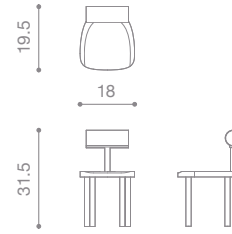

# ESTUDIO PERSONA

**NAME** linea sofa  
**MATERIALS** wood | fabric | foam  
**DIMENSIONS** 31.5h | 108w | 44d in  
**WEIGHT** 315 lbs  
**PRICE** USD 19.000 COM  
**CUSTOMIZATION** available

**NAME** linea armchair  
**MATERIALS** wood | fabric | foam  
**DIMENSIONS** 27h | 42w | 39d in  
**WEIGHT** 156 lbs  
**PRICE** USD 8.800 COM  
**CUSTOMIZATION** available

**NAME** vassoio table  
**MATERIALS** solid wood  
**DIMENSIONS** 14h | 51d in  
**WEIGHT** 130 lbs  
**PRICE** USD 8.000  
**CUSTOMIZATION** available

**NAME** bow floor lamp  
**MATERIALS** steel | opal frosted glass  
**DIMENSIONS** 73h | 39w | 4.5d in  
**WEIGHT** 22 lbs  
**PRICE** USD 3.800  
**CUSTOMIZATION** available for height

**NAME** bow pendant  
**MATERIALS** steel | opal frosted glass  
**DIMENSIONS** 84h | 44.5w in  
**WEIGHT** 15 lbs  
**PRICE** USD 6.500  
**CUSTOMIZATION** available for drop height

**NAME** una chair  
**MATERIALS** leather | wood  
**DIMENSIONS** 31.5h | 18w | 19.5d in  
**WEIGHT** 33 lbs  
**PRICE** USD 2.700 COM | COL  
**CUSTOMIZATION** available

**NAME** una table  
**MATERIALS** solid wood  
**DIMENSIONS** 29h | 90w | 40d in  
**WEIGHT** 95 lbs  
**PRICE** USD 12.500  
**CUSTOMIZATION** available

**NAME** segment table  
**MATERIALS** aluminum | steel | brass  
**DIMENSIONS** 12.5h | 31d | 42.2w in  
**WEIGHT** 65 lbs  
**PRICE** USD 7.500 - 13.000  
**CUSTOMIZATION** available ( max width 36 in )