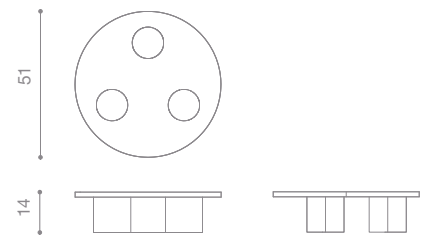

# ESTUDIO PERSONA

**NAME** linea sofa  
**MATERIALS** wood | fabric | foam  
**DIMENSIONS** 31.5h | 108w | 44d in  
**WEIGHT** 315 lbs  
**PRICE** USD 19.000 COM  
**CUSTOMIZATION** available

**NAME** linea armchair  
**MATERIALS** wood | fabric | foam  
**DIMENSIONS** 27h | 42w | 39d in  
**WEIGHT** 156 lbs  
**PRICE** USD 8.800 COM  
**CUSTOMIZATION** available

**NAME** vassoio table  
**MATERIALS** solid wood  
**DIMENSIONS** 14h | 51d in  
**WEIGHT** 130 lbs  
**PRICE** USD 8.000  
**CUSTOMIZATION** available

**NAME** bow floor lamp  
**MATERIALS** steel | opal frosted glass  
**DIMENSIONS** 73h | 39w | 4.5d in  
**WEIGHT** 22 lbs  
**PRICE** USD 3.800  
**CUSTOMIZATION** available for height

**NAME** bow pendant  
**MATERIALS** steel | opal frosted glass  
**DIMENSIONS** 84h | 44.5w in  
**WEIGHT** 15 lbs  
**PRICE** USD 6.500  
**CUSTOMIZATION** available for drop height

**NAME** una chair  
**MATERIALS** leather | wood  
**DIMENSIONS** 31.5h | 18w | 19.5d in  
**WEIGHT** 33 lbs  
**PRICE** USD 2.700 COM | COL  
**CUSTOMIZATION** available

**NAME** luz table  
**MATERIALS** solid wood  
**DIMENSIONS** 29.5 h | 50 d in  
**WEIGHT** 135 lbs  
**PRICE** USD 9.950  
**CUSTOMIZATION** available