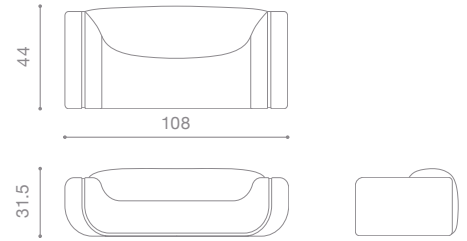

# ESTUDIO PERSONA

**NAME** linea sofa  
**MATERIALS** wood | fabric | foam  
**DIMENSIONS** 31.5h | 108w | 44d in  
**WEIGHT** 315 lbs  
**PRICE** USD 19.000 COM  
**CUSTOMIZATION** available

**NAME** linea armchair  
**MATERIALS** wood | fabric | foam  
**DIMENSIONS** 27h | 42w | 39d in  
**WEIGHT** 156 lbs  
**PRICE** USD 8.800 COM  
**CUSTOMIZATION** available

**NAME** vassoio table  
**MATERIALS** solid wood  
**DIMENSIONS** 14h | 51d in  
**WEIGHT** 130 lbs  
**PRICE** USD 8.000  
**CUSTOMIZATION** available

**NAME** bow floor lamp  
**MATERIALS** steel | opal frosted glass  
**DIMENSIONS** 73h | 39w | 4.5d in  
**WEIGHT** 22 lbs  
**PRICE** USD 3.800  
**CUSTOMIZATION** available for height

**NAME** bow pendant  
**MATERIALS** steel | opal frosted glass  
**DIMENSIONS** 84h | 44.5w in  
**WEIGHT** 15 lbs  
**PRICE** USD 6.500  
**CUSTOMIZATION** available for drop height

**NAME** una chair  
**MATERIALS** leather | wood  
**DIMENSIONS** 31.5h | 18w | 19.5d in  
**WEIGHT** 33 lbs  
**PRICE** USD 2.700 COM | COL  
**CUSTOMIZATION** available

**NAME** una table  
**MATERIALS** solid wood  
**DIMENSIONS** 29h | 90w | 40d in  
**WEIGHT** 95 lbs  
**PRICE** USD 12.500  
**CUSTOMIZATION** available

**NAME** segment table  
**MATERIALS** aluminum | steel | brass  
**DIMENSIONS** 12.5h | 31d | 42.2w in  
**WEIGHT** 65 lbs  
**PRICE** USD 7.500 - 13.000  
**CUSTOMIZATION** available ( max width 36 in )