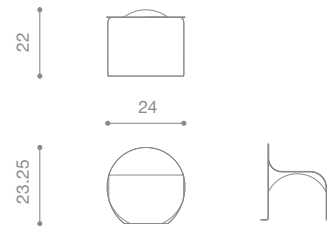

NAME h chair
MATERIALS wood | fabric | foam
DIMENSIONS 32.5h | 18.5w | 20.5d in
WEIGHT 25 lbs
PRICE USD 2.400 | 2.100 COM
CUSTOMIZATION available

NAME block chair
MATERIALS wood | fabric | foam
DIMENSIONS 26.5h | 30w | 36d in
WEIGHT 90 lbs
PRICE USD 6.300 | 5.500 COM
CUSTOMIZATION available

NAME o stool
MATERIALS steel
DIMENSIONS 23.25h | 24w | 22d in
WEIGHT 41 lbs
PRICE USD 5.800
CUSTOMIZATION available

NAME aire stool
MATERIALS wood | fabric | foam
DIMENSIONS 17.5h | 17w | 17d in
WEIGHT 40 lbs
PRICE USD 3.000 | 2.800 COM | COL
MODIFICATIONS available

NAME segment stool
MATERIALS metal | suede
DIMENSIONS 17.5h | 16w | 12d in
WEIGHT 12 lbs
PRICE USD 2.100 COL
MODIFICATIONS available