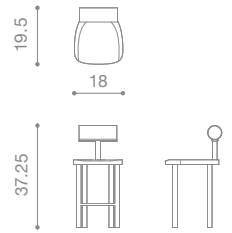

**NAME** vassoio table  
**MATERIALS** solid wood  
**DIMENSIONS** 14h | 51d in  
**WEIGHT** 130 lbs  
**PRICE** USD 8.000  
**CUSTOMIZATION** available

**NAME** bow floor lamp  
**MATERIALS** steel | opal frosted glass  
**DIMENSIONS** 73h | 39w | 4.5d in  
**WEIGHT** 22 lbs  
**PRICE** USD 3.800  
**CUSTOMIZATION** available for height

**NAME** bow pendant  
**MATERIALS** steel | opal frosted glass  
**DIMENSIONS** 84h | 44.5w in  
**WEIGHT** 15 lbs  
**PRICE** USD 6.500  
**CUSTOMIZATION** available for drop height

**NAME** una chair  
**MATERIALS** leather | wood  
**DIMENSIONS** 31.5h | 18w | 19.5d in  
**WEIGHT** 33 lbs  
**PRICE** USD 2.700 COM | COL  
**CUSTOMIZATION** available

**NAME** una chair upholstered  
**MATERIALS** leather | wood  
**DIMENSIONS** 31.5h | 18w | 19.5d in  
**WEIGHT** 33 lbs  
**PRICE** USD 2.900 COM | COL  
**CUSTOMIZATION** available

**NAME** una counter stool  
**MATERIALS** wood | leather  
**DIMENSIONS** 37.25h | 18w | 19.5d in  
**WEIGHT** 38 lbs  
**PRICE** USD 2.900 COM | COL  
**CUSTOMIZATION** available

**NAME** una table  
**MATERIALS** solid wood  
**DIMENSIONS** 29h | 90w | 40d in  
**WEIGHT** 95 lbs  
**PRICE** USD 12.500  
**CUSTOMIZATION** available

**NAME** segment table  
**MATERIALS** aluminum | steel | brass  
**DIMENSIONS** 12.5h | 31d | 42.2w in  
**WEIGHT** 65 lbs  
**PRICE** USD 7.500 - 13.000  
**CUSTOMIZATION** available ( max width 36 in )