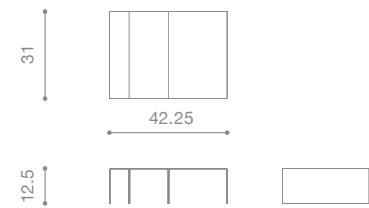

**NAME** segment stool  
**MATERIALS** metal | suede  
**DIMENSIONS** 17.5h | 16w | 12d in  
**WEIGHT** 12 lbs  
**PRICE** USD 2.100 COL  
**MODIFICATIONS** available

**NAME** luna lamp  
**MATERIALS** opal glass | aluminum  
**DIMENSIONS** 16h | 9w | 7.5d in  
**WEIGHT** 15 lbs  
**PRICE** USD 2.500  
**CUSTOMIZATION** available

**NAME** totem console  
**MATERIALS** wood | concrete  
**DIMENSIONS** 43h | 13d in  
**WEIGHT** 58 lbs  
**PRICE** USD 6.500  
**CUSTOMIZATION** available for wood only

**NAME** totem side table  
**MATERIALS** wood | concrete  
**DIMENSIONS** 17h | 13d in  
**WEIGHT** 41 lbs  
**PRICE** USD 2.500  
**CUSTOMIZATION** available for wood only

**NAME** una table  
**MATERIALS** solid wood  
**DIMENSIONS** 29h | 90w | 40d in  
**WEIGHT** 95 lbs  
**PRICE** USD 12.500  
**CUSTOMIZATION** available

**NAME** segment table  
**MATERIALS** aluminum | steel | brass  
**DIMENSIONS** 12.5h | 31d | 42.2w in  
**WEIGHT** 65 lbs  
**PRICE** USD 7.500 - 13.000  
**CUSTOMIZATION** available ( max width 36 in )

**NAME** luz table  
**MATERIALS** solid wood  
**DIMENSIONS** 29.5 h | 50 d in  
**WEIGHT** 135 lbs  
**PRICE** USD 9.950  
**CUSTOMIZATION** available