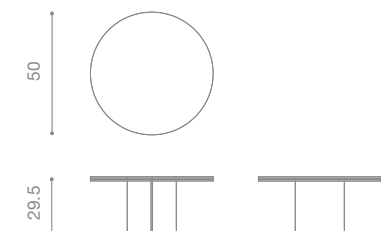

**NAME** segment stool  
**MATERIALS** metal | suede  
**DIMENSIONS** 17.5h | 16w | 12d in  
**WEIGHT** 12 lbs  
**PRICE** USD 2.100 COL  
**MODIFICATIONS** available

**NAME** luna lamp  
**MATERIALS** opal glass | aluminum  
**DIMENSIONS** 16h | 9w | 7.5d in  
**WEIGHT** 15 lbs  
**PRICE** USD 2.500  
**CUSTOMIZATION** available

**NAME** totem console  
**MATERIALS** wood | concrete  
**DIMENSIONS** 43h | 13d in  
**WEIGHT** 58 lbs  
**PRICE** USD 6.500  
**CUSTOMIZATION** available for wood only

**NAME** totem side table  
**MATERIALS** wood | concrete  
**DIMENSIONS** 17h | 13d in  
**WEIGHT** 41 lbs  
**PRICE** USD 2.500  
**CUSTOMIZATION** available for wood only

**NAME** una table  
**MATERIALS** solid wood  
**DIMENSIONS** 29h | 90w | 40d in  
**WEIGHT** 95 lbs  
**PRICE** USD 12.500  
**CUSTOMIZATION** available

**NAME** segment table  
**MATERIALS** aluminum | steel | brass  
**DIMENSIONS** 12.5h | 31d | 42.2w in  
**WEIGHT** 65 lbs  
**PRICE** USD 7.500 - 13.000  
**CUSTOMIZATION** available ( max width 36 in )

**NAME** luz table  
**MATERIALS** solid wood  
**DIMENSIONS** 29.5 h | 50 d in  
**WEIGHT** 135 lbs  
**PRICE** USD 9.950  
**CUSTOMIZATION** available