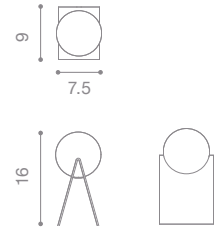

**NAME** h chair  
**MATERIALS** wood | fabric | foam  
**DIMENSIONS** 32.5h | 18.5w | 20.5d in  
**WEIGHT** 25 lbs  
**PRICE** USD 2.400 | 2.100 COM  
**CUSTOMIZATION** available

**NAME** block chair  
**MATERIALS** wood | fabric | foam  
**DIMENSIONS** 26.5h | 30w | 36d in  
**WEIGHT** 90 lbs  
**PRICE** USD 6.300 | 5.500 COM  
**CUSTOMIZATION** available

**NAME** o stool  
**MATERIALS** steel  
**DIMENSIONS** 23.25h | 24w | 22d in  
**WEIGHT** 41 lbs  
**PRICE** USD 5.800  
**CUSTOMIZATION** available

**NAME** aire stool  
**MATERIALS** wood | fabric | foam  
**DIMENSIONS** 17.5h | 17w | 17d in  
**WEIGHT** 40 lbs  
**PRICE** USD 3.000 | 2.800 COM | COL  
**MODIFICATIONS** available

**NAME** segment stool  
**MATERIALS** metal | suede  
**DIMENSIONS** 17.5h | 16w | 12d in  
**WEIGHT** 12 lbs  
**PRICE** USD 2.100 COL  
**MODIFICATIONS** available

**NAME** luna lamp  
**MATERIALS** opal glass | aluminum  
**DIMENSIONS** 16h | 9w | 7.5d in  
**WEIGHT** 15 lbs  
**PRICE** USD 2.500  
**CUSTOMIZATION** available

**NAME** una table  
**MATERIALS** solid wood  
**DIMENSIONS** 29h | 90w | 40d in  
**WEIGHT** 95 lbs  
**PRICE** USD 12.500  
**CUSTOMIZATION** available

**NAME** segment table  
**MATERIALS** aluminum | steel | brass  
**DIMENSIONS** 12.5h | 31d | 42.2w in  
**WEIGHT** 65 lbs  
**PRICE** USD 7.500 - 13.000  
**CUSTOMIZATION** available ( max width 36 in )