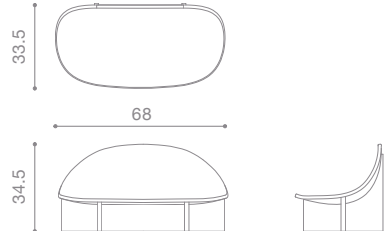

NAME una chair
MATERIALS leather | wood
DIMENSIONS 31.5h | 18w | 19.5d in
WEIGHT 33 lbs
PRICE USD 2.700 COM | COL
CUSTOMIZATION available

NAME una chair upholstered
MATERIALS leather | wood
DIMENSIONS 31.5h | 18w | 19.5d in
WEIGHT 33 lbs
PRICE USD 2.900 COM | COL
CUSTOMIZATION available

NAME una counter stool
MATERIALS wood | leather
DIMENSIONS 37.25h | 18w | 19.5d in
WEIGHT 38 lbs
PRICE USD 2.900 COM | COL
CUSTOMIZATION available

NAME nido chair
MATERIALS solid wood | fabric | foam
DIMENSIONS 31.5h | 30w | 31.5d in
WEIGHT 49 lbs
PRICE USD 7,200.00 | 6,900.00 COM | COL
CUSTOMIZATION available

NAME nido sofa
MATERIALS solid wood | fabric | foam
DIMENSIONS 34.5h | 68w | 33.5d in
WEIGHT 105 lbs
PRICE USD 12.000 | 11.000 COM
CUSTOMIZATION available