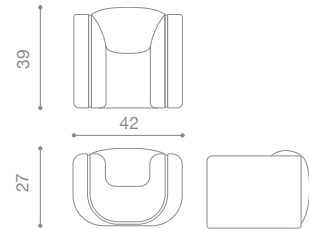

# ESTUDIO PERSONA

**NAME** linea sofa  
**MATERIALS** wood | fabric | foam  
**DIMENSIONS** 31.5h | 108w | 44d in  
**WEIGHT** 315 lbs  
**PRICE** USD 19.000 COM  
**CUSTOMIZATION** available

**NAME** linea armchair  
**MATERIALS** wood | fabric | foam  
**DIMENSIONS** 27h | 42w | 39d in  
**WEIGHT** 156 lbs  
**PRICE** USD 8.800 COM  
**CUSTOMIZATION** available

**NAME** vassoio table  
**MATERIALS** solid wood  
**DIMENSIONS** 14h | 51d in  
**WEIGHT** 130 lbs  
**PRICE** USD 8.000  
**CUSTOMIZATION** available

**NAME** bow floor lamp  
**MATERIALS** steel | opal frosted glass  
**DIMENSIONS** 73h | 39w | 4.5d in  
**WEIGHT** 22 lbs  
**PRICE** USD 3.800  
**CUSTOMIZATION** available for height

**NAME** una table  
**MATERIALS** solid wood  
**DIMENSIONS** 29h | 90w | 40d in  
**WEIGHT** 95 lbs  
**PRICE** USD 12.500  
**CUSTOMIZATION** available

**NAME** segment table  
**MATERIALS** aluminum | steel | brass  
**DIMENSIONS** 12.5h | 31d | 42.2w in  
**WEIGHT** 65 lbs  
**PRICE** USD 7.500 - 13.000  
**CUSTOMIZATION** available ( max width 36 in )

**NAME** luz table  
**MATERIALS** solid wood  
**DIMENSIONS** 29.5 h | 50 d in  
**WEIGHT** 135 lbs  
**PRICE** USD 9.950  
**CUSTOMIZATION** available