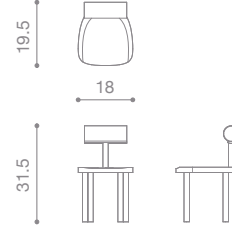

**NAME** vassoio table  
**MATERIALS** solid wood  
**DIMENSIONS** 14h | 51d in  
**WEIGHT** 130 lbs  
**PRICE** USD 8.000  
**CUSTOMIZATION** available

**NAME** bow floor lamp  
**MATERIALS** steel | opal frosted glass  
**DIMENSIONS** 73h | 39w | 4.5d in  
**WEIGHT** 22 lbs  
**PRICE** USD 3.800  
**CUSTOMIZATION** available for height

**NAME** bow pendant  
**MATERIALS** steel | opal frosted glass  
**DIMENSIONS** 84h | 44.5w in  
**WEIGHT** 15 lbs  
**PRICE** USD 6.500  
**CUSTOMIZATION** available for drop height

**NAME** una chair  
**MATERIALS** leather | wood  
**DIMENSIONS** 31.5h | 18w | 19.5d in  
**WEIGHT** 33 lbs  
**PRICE** USD 2.700 COM | COL  
**CUSTOMIZATION** available

**NAME** una chair upholstered  
**MATERIALS** leather | wood  
**DIMENSIONS** 31.5h | 18w | 19.5d in  
**WEIGHT** 33 lbs  
**PRICE** USD 2.900 COM | COL  
**CUSTOMIZATION** available

**NAME** una counter stool  
**MATERIALS** wood | leather  
**DIMENSIONS** 37.25h | 18w | 19.5d in  
**WEIGHT** 38 lbs  
**PRICE** USD 2.900 COM | COL  
**CUSTOMIZATION** available

**NAME** una table  
**MATERIALS** solid wood  
**DIMENSIONS** 29h | 90w | 40d in  
**WEIGHT** 95 lbs  
**PRICE** USD 12.500  
**CUSTOMIZATION** available

**NAME** segment table  
**MATERIALS** aluminum | steel | brass  
**DIMENSIONS** 12.5h | 31d | 42.2w in  
**WEIGHT** 65 lbs  
**PRICE** USD 7.500 - 13.000  
**CUSTOMIZATION** available ( max width 36 in )