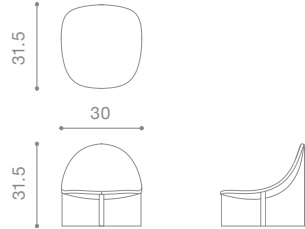

NAME nido chair
MATERIALS solid wood | fabric | foam
DIMENSIONS 31.5h | 30w | 31.5d in
WEIGHT 49 lbs
PRICE USD 7,200.00 | 6,900.00 COM | COL
CUSTOMIZATION available

NAME nido sofa
MATERIALS solid wood | fabric | foam
DIMENSIONS 34.5h | 68w | 33.5d in
WEIGHT 105 lbs
PRICE USD 12.000 | 11.000 COM
CUSTOMIZATION available