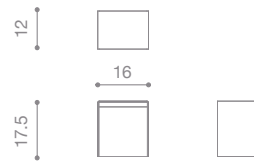

NAME h chair
MATERIALS wood | fabric | foam
DIMENSIONS 32.5h | 18.5w | 20.5d in
WEIGHT 25 lbs
PRICE USD 2.400 | 2.100 COM
CUSTOMIZATION available

NAME block chair
MATERIALS wood | fabric | foam
DIMENSIONS 26.5h | 30w | 36d in
WEIGHT 90 lbs
PRICE USD 6.300 | 5.500 COM
CUSTOMIZATION available

NAME o stool
MATERIALS steel
DIMENSIONS 23.25h | 24w | 22d in
WEIGHT 41 lbs
PRICE USD 5.800
CUSTOMIZATION available

NAME aire stool
MATERIALS wood | fabric | foam
DIMENSIONS 17.5h | 17w | 17d in
WEIGHT 40 lbs
PRICE USD 3.000 | 2.800 COM | COL
MODIFICATIONS available

NAME segment stool
MATERIALS metal | suede
DIMENSIONS 17.5h | 16w | 12d in
WEIGHT 12 lbs
PRICE USD 2.100 COL
MODIFICATIONS available