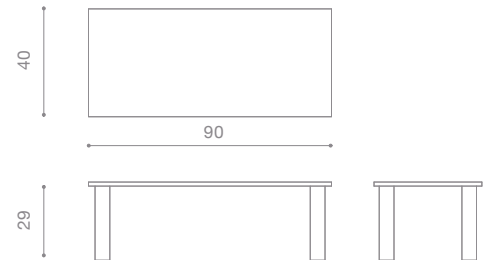

**NAME** o stool  
**MATERIALS** steel  
**DIMENSIONS** 23.25h | 24w | 22d in  
**WEIGHT** 41 lbs  
**PRICE** USD 5.800  
**CUSTOMIZATION** available

**NAME** aire stool  
**MATERIALS** wood | fabric | foam  
**DIMENSIONS** 17.5h | 17w | 17d in  
**WEIGHT** 40 lbs  
**PRICE** USD 3.000 | 2.800 COM | COL  
**MODIFICATIONS** available

**NAME** segment stool  
**MATERIALS** metal | suede  
**DIMENSIONS** 17.5h | 16w | 12d in  
**WEIGHT** 12 lbs  
**PRICE** USD 2.100 COL  
**MODIFICATIONS** available

**NAME** luna lamp  
**MATERIALS** opal glass | aluminum  
**DIMENSIONS** 16h | 9w | 7.5d in  
**WEIGHT** 15 lbs  
**PRICE** USD 2.500  
**CUSTOMIZATION** available

**NAME** totem console  
**MATERIALS** wood | concrete  
**DIMENSIONS** 43h | 13d in  
**WEIGHT** 58 lbs  
**PRICE** USD 6.500  
**CUSTOMIZATION** available for wood only

**NAME** totem side table  
**MATERIALS** wood | concrete  
**DIMENSIONS** 17h | 13d in  
**WEIGHT** 41 lbs  
**PRICE** USD 2.500  
**CUSTOMIZATION** available for wood only

**NAME** una table  
**MATERIALS** solid wood  
**DIMENSIONS** 29h | 90w | 40d in  
**WEIGHT** 95 lbs  
**PRICE** USD 12.500  
**CUSTOMIZATION** available

**NAME** segment table  
**MATERIALS** aluminum | steel | brass  
**DIMENSIONS** 12.5h | 31d | 42.2w in  
**WEIGHT** 65 lbs  
**PRICE** USD 7.500 - 13.000  
**CUSTOMIZATION** available ( max width 36 in )