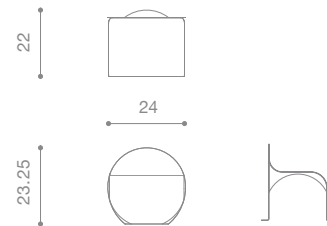

NAME nido chair
MATERIALS solid wood | leather| foam
DIMENSIONS 31.5h | 30w | 31.5d in
WEIGHT 49 lbs
PRICE USD 7.200 | 6.900 COM/ COL
CUSTOMIZATION available

NAME nido sofa
MATERIALS solid wood | fabric or leather | foam
DIMENSIONS 34.5h | 68w | 33.5d in
WEIGHT 105 lbs
PRICE USD 12.000 | 11.000 COM / COL
CUSTOMIZATION available

NAME block chair
MATERIALS wood | fabric | foam
DIMENSIONS 26.5h | 30w | 36d in
WEIGHT 90 lbs
PRICE USD 6.300 | 5.500 COM
CUSTOMIZATION available

NAME o stool
MATERIALS steel
DIMENSIONS 23.25h | 24w | 22d in
WEIGHT 41 lbs
PRICE USD 5.800
CUSTOMIZATION available

NAME una table
MATERIALS solid wood
DIMENSIONS 29h | 90w | 40d in
WEIGHT 95 lbs
PRICE USD 12.500
CUSTOMIZATION available

NAME segment table
MATERIALS aluminum | steel | brass
DIMENSIONS 12.5h | 31d | 42.2w in
WEIGHT 65 lbs
PRICE USD 7.500 alm - 13.000 brs
CUSTOMIZATION available (max width 36 in)

NAME luz table
MATERIALS solid wood
DIMENSIONS 29.5 h | 50 d in or 65 in d
WEIGHT 135 lbs
PRICE USD 9.950 - 12.600
CUSTOMIZATION available

NAME luna lamp
MATERIALS opal glass | aluminum
DIMENSIONS 16h | 9w | 7.5d in
WEIGHT 15 lbs
PRICE USD 2.500
CUSTOMIZATION available