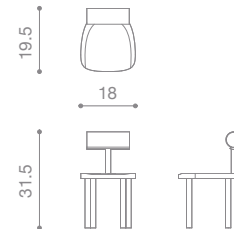

NAME h chair
MATERIALS wood | fabric | foam
DIMENSIONS 32.5h | 18.5w | 20.5d in
WEIGHT 25 lbs
PRICE USD 2.400 | 2.100 COM
CUSTOMIZATION available