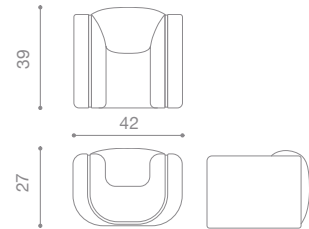

ESTUDIO PERSONA

NAME linea sofa
MATERIALS wood | fabric | foam
DIMENSIONS 31.5h | 108w | 44d in
WEIGHT 315 lbs
PRICE USD 19.000 COM
CUSTOMIZATION available

NAME linea armchair
MATERIALS wood | fabric | foam
DIMENSIONS 27h | 42w | 39d in
WEIGHT 156 lbs
PRICE USD 8.800 COM
CUSTOMIZATION available

NAME vassoio table
MATERIALS solid wood
DIMENSIONS 14h | 51d in
WEIGHT 130 lbs
PRICE USD 8.000
CUSTOMIZATION available

NAME bow floor lamp
MATERIALS steel | opal frosted glass
DIMENSIONS 73h | 39w | 4.5d in
WEIGHT 22 lbs
PRICE USD 3.800
CUSTOMIZATION available for height

NAME una table
MATERIALS solid wood
DIMENSIONS 29h | 90w | 40d in
WEIGHT 95 lbs
PRICE USD 12.500
CUSTOMIZATION available

NAME segment table
MATERIALS aluminum | steel | brass
DIMENSIONS 12.5h | 31d | 42.2w in
WEIGHT 65 lbs
PRICE USD 7.500 alm - 13.000 brs
CUSTOMIZATION available (max width 36 in)

NAME luz table
MATERIALS solid wood
DIMENSIONS 29.5 h | 50 d in or 65 in d
WEIGHT 135 lbs
PRICE USD 9.950 - 12.600
CUSTOMIZATION available

NAME luna lamp
MATERIALS opal glass | aluminum
DIMENSIONS 16h | 9w | 7.5d in
WEIGHT 15 lbs
PRICE USD 2.500
CUSTOMIZATION available