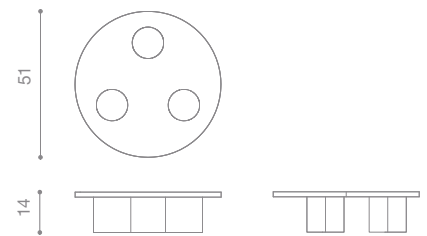

ESTUDIO PERSONA

NAME linea sofa
MATERIALS wood | fabric | foam
DIMENSIONS 31.5h | 108w | 44d in
WEIGHT 315 lbs
PRICE USD 19.000 COM
CUSTOMIZATION available

NAME linea armchair
MATERIALS wood | fabric | foam
DIMENSIONS 27h | 42w | 39d in
WEIGHT 156 lbs
PRICE USD 8.800 COM
CUSTOMIZATION available

NAME vassoio table
MATERIALS solid wood
DIMENSIONS 14h | 51d in
WEIGHT 130 lbs
PRICE USD 8.000
CUSTOMIZATION available

NAME bow floor lamp
MATERIALS steel | opal frosted glass
DIMENSIONS 73h | 39w | 4.5d in
WEIGHT 22 lbs
PRICE USD 3.800
CUSTOMIZATION available for height

NAME bow pendant
MATERIALS steel | opal frosted glass
DIMENSIONS 84h | 44.5w in
WEIGHT 15 lbs
PRICE USD 6.500
CUSTOMIZATION available for drop height

NAME una chair
MATERIALS leather | wood
DIMENSIONS 31.5h | 18w | 19.5d in
WEIGHT 33 lbs
PRICE USD 2.700
CUSTOMIZATION available

NAME una table
MATERIALS solid wood
DIMENSIONS 29h | 90w | 40d in
WEIGHT 95 lbs
PRICE USD 12.500
CUSTOMIZATION available

NAME segment table
MATERIALS aluminum | steel | brass
DIMENSIONS 12.5h | 31d | 42.2w in
WEIGHT 65 lbs
PRICE USD 7.500 alm - 13.000 brs
CUSTOMIZATION available (max width 36 in)