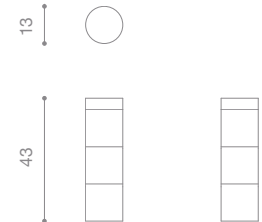

NAME block chair
MATERIALS wood | fabric | foam
DIMENSIONS 26.5h | 30w | 36d in
WEIGHT 90 lbs
PRICE USD 6.300 | 5.500 COM
CUSTOMIZATION available

NAME o stool
MATERIALS steel
DIMENSIONS 23.25h | 24w | 22d in
WEIGHT 41 lbs
PRICE USD 5.800
CUSTOMIZATION available

NAME aire stool
MATERIALS wood | leather| foam
DIMENSIONS 17.5h | 17w | 17d in
WEIGHT 40 lbs
PRICE USD 3.000 | 2.800 COM | COL
MODIFICATIONS available

NAME segment stool
MATERIALS metal | suede
DIMENSIONS 17.5h | 16w | 12d in
WEIGHT 12 lbs
PRICE USD 2.200 COL
MODIFICATIONS available

NAME totem console
MATERIALS wood | concrete
DIMENSIONS 43h | 13d in
WEIGHT 58 lbs
PRICE USD 6.500
CUSTOMIZATION available for wood only

NAME totem side table
MATERIALS wood | concrete
DIMENSIONS 17h | 13d in
WEIGHT 41 lbs
PRICE USD 2.500
CUSTOMIZATION available for wood only

NAME una table
MATERIALS solid wood
DIMENSIONS 29h | 90w | 40d in
WEIGHT 95 lbs
PRICE USD 12.500
CUSTOMIZATION available

NAME segment table
MATERIALS aluminum | steel | brass
DIMENSIONS 12.5h | 31d | 42.2w in
WEIGHT 65 lbs
PRICE USD 7.500 alm - 13.000 brs
CUSTOMIZATION available (max width 36 in)