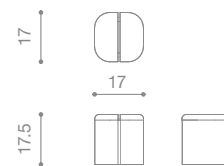

NAME aire stool
MATERIALS wood | leather| foam
DIMENSIONS 17.5h | 17w | 17d in
WEIGHT 40 lbs
PRICE USD 3.000 | 2.800 COM | COL
MODIFICATIONS available