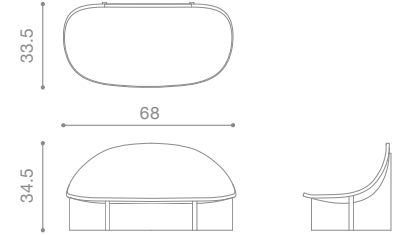

NAME una chair upholstered
MATERIALS leather | wood
DIMENSIONS 31.5h | 18w | 19.5d in
WEIGHT 33 lbs
PRICE USD 2.900 | 2.900 COL
CUSTOMIZATION available

NAME una counter stool
MATERIALS wood | leather
DIMENSIONS 37.25h | 18w | 19.5d in
WEIGHT 38 lbs
PRICE USD 2.900 COL
CUSTOMIZATION available

NAME una chair upholstered
MATERIALS leather | wood
DIMENSIONS 31.5h | 18w | 19.5d in
WEIGHT 33 lbs
PRICE USD 2.900 | 2.900 COL
CUSTOMIZATION available

NAME h chair
MATERIALS wood | fabric | foam
DIMENSIONS 32.5h | 18.5w | 20.5d in
WEIGHT 25 lbs
PRICE USD 2.400 | 2.100 COM
CUSTOMIZATION available

NAME nido chair
MATERIALS solid wood | leather| foam
DIMENSIONS 31.5h | 30w | 31.5d in
WEIGHT 49 lbs
PRICE USD 7.200 | 6.900 COM/ COL
CUSTOMIZATION available

NAME nido sofa
MATERIALS solid wood | fabric or leather | foam
DIMENSIONS 34.5h | 68w | 33.5d in
WEIGHT 105 lbs
PRICE USD 12.000 | 11.000 COM / COL
CUSTOMIZATION available

NAME block chair
MATERIALS wood | fabric | foam
DIMENSIONS 26.5h | 30w | 36d in
WEIGHT 90 lbs
PRICE USD 6.300 | 5.500 COM
CUSTOMIZATION available

NAME o stool
MATERIALS steel
DIMENSIONS 23.25h | 24w | 22d in
WEIGHT 41 lbs
PRICE USD 5.800
CUSTOMIZATION available