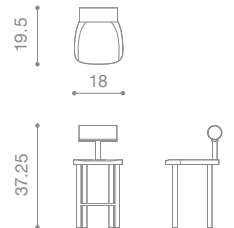

NAME vassoio table
MATERIALS solid wood
DIMENSIONS 14h | 51d in
WEIGHT 130 lbs
PRICE USD 8.000
CUSTOMIZATION available

NAME bow floor lamp
MATERIALS steel | opal frosted glass
DIMENSIONS 73h | 39w | 4.5d in
WEIGHT 22 lbs
PRICE USD 3.800
CUSTOMIZATION available for height

NAME bow pendant
MATERIALS steel | opal frosted glass
DIMENSIONS 84h | 44.5w in
WEIGHT 15 lbs
PRICE USD 6.500
CUSTOMIZATION available for drop height

NAME una chair
MATERIALS leather | wood
DIMENSIONS 31.5h | 18w | 19.5d in
WEIGHT 33 lbs
PRICE USD 2.700
CUSTOMIZATION available

NAME una chair upholstered
MATERIALS leather | wood
DIMENSIONS 31.5h | 18w | 19.5d in
WEIGHT 33 lbs
PRICE USD 2.900 | 2.900 COL
CUSTOMIZATION available

NAME una counter stool
MATERIALS wood | leather
DIMENSIONS 37.25h | 18w | 19.5d in
WEIGHT 38 lbs
PRICE USD 2.900 COL
CUSTOMIZATION available

NAME una table
MATERIALS solid wood
DIMENSIONS 29h | 90w | 40d in
WEIGHT 95 lbs
PRICE USD 12.500
CUSTOMIZATION available

NAME segment table
MATERIALS aluminum | steel | brass
DIMENSIONS 12.5h | 31d | 42.2w in
WEIGHT 65 lbs
PRICE USD 7.500 alm - 13.000 brs
CUSTOMIZATION available (max width 36 in)