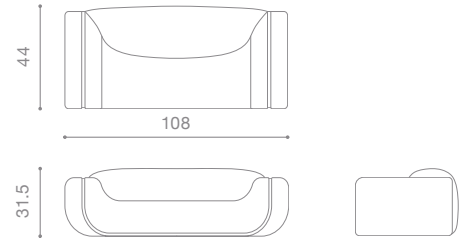

ESTUDIO PERSONA

NAME linea sofa
MATERIALS wood | fabric | foam
DIMENSIONS 31.5h | 108w | 44d in
WEIGHT 315 lbs
PRICE USD 19.000 COM
CUSTOMIZATION available

NAME linea armchair
MATERIALS wood | fabric | foam
DIMENSIONS 27h | 42w | 39d in
WEIGHT 156 lbs
PRICE USD 8.800 COM
CUSTOMIZATION available

NAME vassoio table
MATERIALS solid wood
DIMENSIONS 14h | 51d in
WEIGHT 130 lbs
PRICE USD 8.000
CUSTOMIZATION available

NAME bow floor lamp
MATERIALS steel | opal frosted glass
DIMENSIONS 73h | 39w | 4.5d in
WEIGHT 22 lbs
PRICE USD 3.800
CUSTOMIZATION available for height

NAME bow pendant
MATERIALS steel | opal frosted glass
DIMENSIONS 84h | 44.5w in
WEIGHT 15 lbs
PRICE USD 6.500
CUSTOMIZATION available for drop height

NAME una chair
MATERIALS leather | wood
DIMENSIONS 31.5h | 18w | 19.5d in
WEIGHT 33 lbs
PRICE USD 2.700
CUSTOMIZATION available

NAME una table
MATERIALS solid wood
DIMENSIONS 29h | 90w | 40d in
WEIGHT 95 lbs
PRICE USD 12.500
CUSTOMIZATION available

NAME segment table
MATERIALS aluminum | steel | brass
DIMENSIONS 12.5h | 31d | 42.2w in
WEIGHT 65 lbs
PRICE USD 7.500 alm - 13.000 brs
CUSTOMIZATION available (max width 36 in)