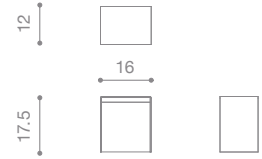

NAME block chair
MATERIALS wood | fabric | foam
DIMENSIONS 26.5h | 30w | 36d in
WEIGHT 90 lbs
PRICE USD 6.300 | 5.500 COM
CUSTOMIZATION available

NAME o stool
MATERIALS steel
DIMENSIONS 23.25h | 24w | 22d in
WEIGHT 41 lbs
PRICE USD 5.800
CUSTOMIZATION available

NAME aire stool
MATERIALS wood | leather| foam
DIMENSIONS 17.5h | 17w | 17d in
WEIGHT 40 lbs
PRICE USD 3.000 | 2.800 COM | COL
MODIFICATIONS available

NAME segment stool
MATERIALS metal | suede
DIMENSIONS 17.5h | 16w | 12d in
WEIGHT 12 lbs
PRICE USD 2.200 COL
MODIFICATIONS available

NAME totem console
MATERIALS wood | concrete
DIMENSIONS 43h | 13d in
WEIGHT 58 lbs
PRICE USD 6.500
CUSTOMIZATION available for wood only

NAME totem side table
MATERIALS wood | concrete
DIMENSIONS 17h | 13d in
WEIGHT 41 lbs
PRICE USD 2.500
CUSTOMIZATION available for wood only

NAME una table
MATERIALS solid wood
DIMENSIONS 29h | 90w | 40d in
WEIGHT 95 lbs
PRICE USD 12.500
CUSTOMIZATION available

NAME segment table
MATERIALS aluminum | steel | brass
DIMENSIONS 12.5h | 31d | 42.2w in
WEIGHT 65 lbs
PRICE USD 7.500 alm - 13.000 brs
CUSTOMIZATION available (max width 36 in)