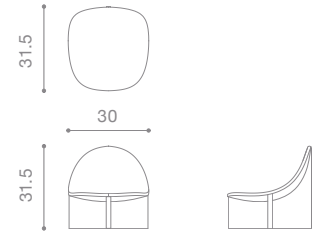

NAME nido chair
MATERIALS solid wood | leather| foam
DIMENSIONS 31.5h | 30w | 31.5d in
WEIGHT 49 lbs
PRICE USD 7.200 | 6.900 COM/ COL
CUSTOMIZATION available

NAME nido sofa
MATERIALS solid wood | fabric or leather | foam
DIMENSIONS 34.5h | 68w | 33.5d in
WEIGHT 105 lbs
PRICE USD 12.000 | 11.000 COM / COL
CUSTOMIZATION available

NAME block chair
MATERIALS wood | fabric | foam
DIMENSIONS 26.5h | 30w | 36d in
WEIGHT 90 lbs
PRICE USD 6.300 | 5.500 COM
CUSTOMIZATION available

NAME o stool
MATERIALS steel
DIMENSIONS 23.25h | 24w | 22d in
WEIGHT 41 lbs
PRICE USD 5.800
CUSTOMIZATION available

NAME aire stool
MATERIALS wood | leather| foam
DIMENSIONS 17.5h | 17w | 17d in
WEIGHT 40 lbs
PRICE USD 3.000 | 2.800 COM | COL
MODIFICATIONS available