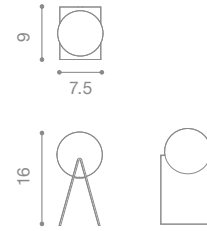

NAME totem console
MATERIALS wood | concrete
DIMENSIONS 43h | 13d in
WEIGHT 58 lbs
PRICE USD 6.500
CUSTOMIZATION available for wood only

NAME totem side table
MATERIALS wood | concrete
DIMENSIONS 17h | 13d in
WEIGHT 41 lbs
PRICE USD 2.500
CUSTOMIZATION available for wood only

NAME una table
MATERIALS solid wood
DIMENSIONS 29h | 90w | 40d in
WEIGHT 95 lbs
PRICE USD 12.500
CUSTOMIZATION available

NAME segment table
MATERIALS aluminum | steel | brass
DIMENSIONS 12.5h | 31d | 42.2w in
WEIGHT 65 lbs
PRICE USD 7.500 alm - 13.000 brs
CUSTOMIZATION available (max width 36 in)

NAME luz table
MATERIALS solid wood
DIMENSIONS 29.5 h | 50 d in or 65 in d
WEIGHT 135 lbs
PRICE USD 9.950 - 12.600
CUSTOMIZATION available

NAME luna lamp
MATERIALS opal glass | aluminum
DIMENSIONS 16h | 9w | 7.5d in
WEIGHT 15 lbs
PRICE USD 2.500
CUSTOMIZATION available

NAME hole bench
MATERIALS foam | fabric
DIMENSIONS 16h | 61w | 27d in
WEIGHT 79 lbs
PRICE USD 7.200
CUSTOMIZATION available

Contact

3469 Casitas Ave

Los Angeles, CA 90039

(213) 522 4798

info@estudiopersona.com