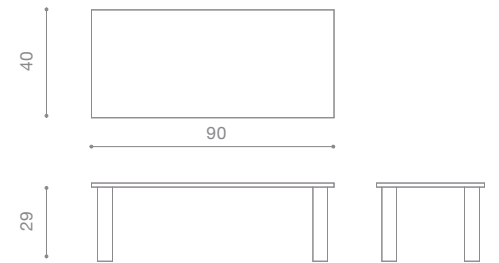

NAME block chair
MATERIALS wood | fabric | foam
DIMENSIONS 26.5h | 30w | 36d in
WEIGHT 90 lbs
PRICE USD 6.300 | 5.500 COM
CUSTOMIZATION available

NAME o stool
MATERIALS steel
DIMENSIONS 23.25h | 24w | 22d in
WEIGHT 41 lbs
PRICE USD 5.800
CUSTOMIZATION available

NAME aire stool
MATERIALS wood | leather| foam
DIMENSIONS 17.5h | 17w | 17d in
WEIGHT 40 lbs
PRICE USD 3.000 | 2.800 COM | COL
MODIFICATIONS available

NAME segment stool
MATERIALS metal | suede
DIMENSIONS 17.5h | 16w | 12d in
WEIGHT 12 lbs
PRICE USD 2.200 COL
MODIFICATIONS available

NAME totem console
MATERIALS wood | concrete
DIMENSIONS 43h | 13d in
WEIGHT 58 lbs
PRICE USD 6.500
CUSTOMIZATION available for wood only

NAME totem side table
MATERIALS wood | concrete
DIMENSIONS 17h | 13d in
WEIGHT 41 lbs
PRICE USD 2.500
CUSTOMIZATION available for wood only

NAME una table
MATERIALS solid wood
DIMENSIONS 29h | 90w | 40d in
WEIGHT 95 lbs
PRICE USD 12.500
CUSTOMIZATION available

NAME segment table
MATERIALS aluminum | steel | brass
DIMENSIONS 12.5h | 31d | 42.2w in
WEIGHT 65 lbs
PRICE USD 7.500 alm - 13.000 brs
CUSTOMIZATION available (max width 36 in)