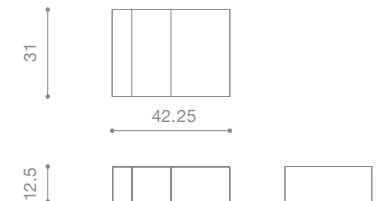

NAME aire stool
MATERIALS wood | leather| foam
DIMENSIONS 17.5h | 17w | 17d in
WEIGHT 40 lbs
PRICE USD 3.000 | 2.800 COM | COL
MODIFICATIONS available

NAME segment stool
MATERIALS metal | suede
DIMENSIONS 17.5h | 16w | 12d in
WEIGHT 12 lbs
PRICE USD 2.200 COL
MODIFICATIONS available

NAME totem console
MATERIALS wood | concrete
DIMENSIONS 43h | 13d in
WEIGHT 58 lbs
PRICE USD 6.500
CUSTOMIZATION available for wood only

NAME totem side table
MATERIALS wood | concrete
DIMENSIONS 17h | 13d in
WEIGHT 41 lbs
PRICE USD 2.500
CUSTOMIZATION available for wood only

NAME una table
MATERIALS solid wood
DIMENSIONS 29h | 90w | 40d in
WEIGHT 95 lbs
PRICE USD 12.500
CUSTOMIZATION available

NAME segment table
MATERIALS aluminum | steel | brass
DIMENSIONS 12.5h | 31d | 42.2w in
WEIGHT 65 lbs
PRICE USD 7.500 alm - 13.000 brs
CUSTOMIZATION available (max width 36 in)

NAME luz table
MATERIALS solid wood
DIMENSIONS 29.5 h | 50 d in or 65 in d
WEIGHT 135 lbs
PRICE USD 9.950 - 12.600
CUSTOMIZATION available

NAME luna lamp
MATERIALS opal glass | aluminum
DIMENSIONS 16h | 9w | 7.5d in
WEIGHT 15 lbs
PRICE USD 2.500
CUSTOMIZATION available