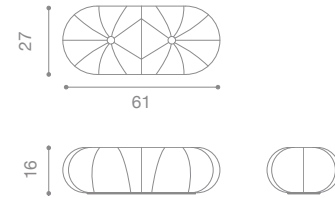

NAME luz table
MATERIALS solid wood
DIMENSIONS 29.5 h | 50 d in or 65 in d
WEIGHT 135 lbs
PRICE USD 9.950 - 12.600
CUSTOMIZATION available

NAME luna lamp
MATERIALS opal glass | aluminum
DIMENSIONS 16h | 9w | 7.5d in
WEIGHT 15 lbs
PRICE USD 2.500
CUSTOMIZATION available

NAME hole bench
MATERIALS foam | fabric
DIMENSIONS 16h | 61w | 27d in
WEIGHT 79 lbs
PRICE USD 7.200
CUSTOMIZATION available