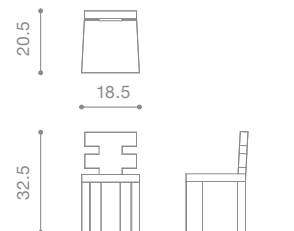

NAME vassoio table
MATERIALS solid wood
DIMENSIONS 14h | 51d in
WEIGHT 130 lbs
PRICE USD 8.000
CUSTOMIZATION available

NAME bow floor lamp
MATERIALS steel | opal frosted glass
DIMENSIONS 73h | 39w | 4.5d in
WEIGHT 22 lbs
PRICE USD 3.800
CUSTOMIZATION available for height

NAME bow pendant
MATERIALS steel | opal frosted glass
DIMENSIONS 84h | 44.5w in
WEIGHT 15 lbs
PRICE USD 6.500
CUSTOMIZATION available for drop height

NAME una chair
MATERIALS leather | wood
DIMENSIONS 31.5h | 18w | 19.5d in
WEIGHT 33 lbs
PRICE USD 2.700
CUSTOMIZATION available

NAME una chair upholstered
MATERIALS leather | wood
DIMENSIONS 31.5h | 18w | 19.5d in
WEIGHT 33 lbs
PRICE USD 2.900 | 2.900 COL
CUSTOMIZATION available

NAME una counter stool
MATERIALS wood | leather
DIMENSIONS 37.25h | 18w | 19.5d in
WEIGHT 38 lbs
PRICE USD 2.900 COL
CUSTOMIZATION available

NAME una chair upholstered
MATERIALS leather | wood
DIMENSIONS 31.5h | 18w | 19.5d in
WEIGHT 33 lbs
PRICE USD 2.900 | 2.900 COL
CUSTOMIZATION available

NAME h chair
MATERIALS wood | fabric | foam
DIMENSIONS 32.5h | 18.5w | 20.5d in
WEIGHT 25 lbs
PRICE USD 2.400 | 2.100 COM
CUSTOMIZATION available