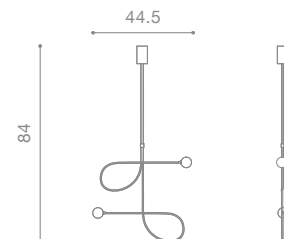

NAME linea sofa
MATERIALS wood | fabric | foam
DIMENSIONS 31.5h | 108w | 44d in
WEIGHT 315 lbs
PRICE USD 19.000 COM
CUSTOMIZATION available

NAME linea armchair
MATERIALS wood | fabric | foam
DIMENSIONS 27h | 42w | 39d in
WEIGHT 156 lbs
PRICE USD 8.800 COM
CUSTOMIZATION available

NAME vassoio table
MATERIALS solid wood
DIMENSIONS 14h | 51d in
WEIGHT 130 lbs
PRICE USD 8.000
CUSTOMIZATION available

NAME bow floor lamp
MATERIALS steel | opal frosted glass
DIMENSIONS 73h | 39w | 4.5d in
WEIGHT 22 lbs
PRICE USD 3.800
CUSTOMIZATION available for height

NAME bow pendant
MATERIALS steel | opal frosted glass
DIMENSIONS 84h | 44.5w in
WEIGHT 15 lbs
PRICE USD 6.500
CUSTOMIZATION available for drop height