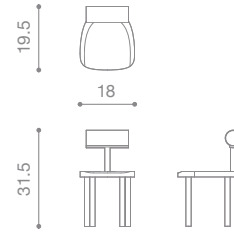

NAME vassoio table
MATERIALS solid wood
DIMENSIONS 14h | 51d in
WEIGHT 130 lbs
PRICE USD 8.000
CUSTOMIZATION available

NAME bow floor lamp
MATERIALS steel | opal frosted glass
DIMENSIONS 73h | 39w | 4.5d in
WEIGHT 22 lbs
PRICE USD 3.800
CUSTOMIZATION available for height

NAME bow pendant
MATERIALS steel | opal frosted glass
DIMENSIONS 84h | 44.5w in
WEIGHT 15 lbs
PRICE USD 6.500
CUSTOMIZATION available for drop height

NAME una chair
MATERIALS leather | wood
DIMENSIONS 31.5h | 18w | 19.5d in
WEIGHT 33 lbs
PRICE USD 2.700
CUSTOMIZATION available

NAME una table
MATERIALS solid wood
DIMENSIONS 29h | 90w | 40d in
WEIGHT 95 lbs
PRICE USD 12.500
CUSTOMIZATION available

NAME segment table
MATERIALS aluminum | steel | brass
DIMENSIONS 12.5h | 31d | 42.2w in
WEIGHT 65 lbs
PRICE USD 7.500 alm - 13.000 brs
CUSTOMIZATION available (max width 36 in)

NAME luz table
MATERIALS solid wood
DIMENSIONS 29.5 h | 50 d in or 65 in d
WEIGHT 135 lbs
PRICE USD 9.950 - 12.600
CUSTOMIZATION available

NAME luna lamp
MATERIALS opal glass | aluminum
DIMENSIONS 16h | 9w | 7.5d in
WEIGHT 15 lbs
PRICE USD 2.500
CUSTOMIZATION available