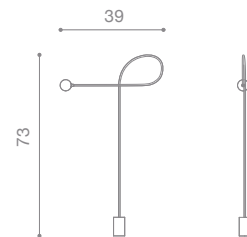

ESTUDIO PERSONA

NAME linea sofa
MATERIALS wood | fabric | foam
DIMENSIONS 31.5h | 108w | 44d in
WEIGHT 315 lbs
PRICE USD 19.000 COM
CUSTOMIZATION available

NAME linea armchair
MATERIALS wood | fabric | foam
DIMENSIONS 27h | 42w | 39d in
WEIGHT 156 lbs
PRICE USD 8.800 COM
CUSTOMIZATION available

NAME vassoio table
MATERIALS solid wood
DIMENSIONS 14h | 51d in
WEIGHT 130 lbs
PRICE USD 8.000
CUSTOMIZATION available

NAME bow floor lamp
MATERIALS steel | opal frosted glass
DIMENSIONS 73h | 39w | 4.5d in
WEIGHT 22 lbs
PRICE USD 3.800
CUSTOMIZATION available for height

NAME una table
MATERIALS solid wood
DIMENSIONS 29h | 90w | 40d in
WEIGHT 95 lbs
PRICE USD 12.500
CUSTOMIZATION available

NAME segment table
MATERIALS aluminum | steel | brass
DIMENSIONS 12.5h | 31d | 42.2w in
WEIGHT 65 lbs
PRICE USD 7.500 alm - 13.000 brs
CUSTOMIZATION available (max width 36 in)

NAME luz table
MATERIALS solid wood
DIMENSIONS 29.5 h | 50 d in or 65 in d
WEIGHT 135 lbs
PRICE USD 9.950 - 12.600
CUSTOMIZATION available

NAME luna lamp
MATERIALS opal glass | aluminum
DIMENSIONS 16h | 9w | 7.5d in
WEIGHT 15 lbs
PRICE USD 2.500
CUSTOMIZATION available