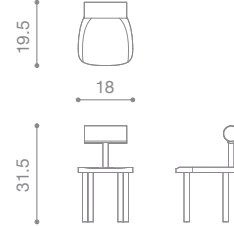

NAME vassoio table
MATERIALS solid wood
DIMENSIONS 14h | 51d in
WEIGHT 130 lbs
PRICE USD 8.000
CUSTOMIZATION available

NAME bow floor lamp
MATERIALS steel | opal frosted glass
DIMENSIONS 73h | 39w | 4.5d in
WEIGHT 22 lbs
PRICE USD 3.800
CUSTOMIZATION available for height

NAME bow pendant
MATERIALS steel | opal frosted glass
DIMENSIONS 84h | 44.5w in
WEIGHT 15 lbs
PRICE USD 6.500
CUSTOMIZATION available for drop height

NAME una chair
MATERIALS leather | wood
DIMENSIONS 31.5h | 18w | 19.5d in
WEIGHT 33 lbs
PRICE USD 2.700
CUSTOMIZATION available

NAME una chair upholstered
MATERIALS leather | wood
DIMENSIONS 31.5h | 18w | 19.5d in
WEIGHT 33 lbs
PRICE USD 2.900 | 2.900 COL
CUSTOMIZATION available

NAME una counter stool
MATERIALS wood | leather
DIMENSIONS 37.25h | 18w | 19.5d in
WEIGHT 38 lbs
PRICE USD 2.900 COL
CUSTOMIZATION available

NAME una table
MATERIALS solid wood
DIMENSIONS 29h | 90w | 40d in
WEIGHT 95 lbs
PRICE USD 12.500
CUSTOMIZATION available

NAME segment table
MATERIALS aluminum | steel | brass
DIMENSIONS 12.5h | 31d | 42.2w in
WEIGHT 65 lbs
PRICE USD 7.500 alm - 13.000 brs
CUSTOMIZATION available (max width 36 in)