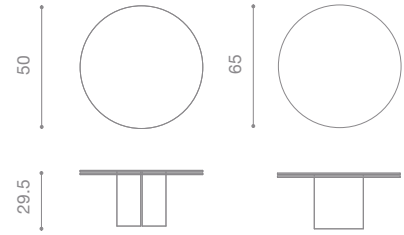

NAME aire stool
MATERIALS wood | leather| foam
DIMENSIONS 17.5h | 17w | 17d in
WEIGHT 40 lbs
PRICE USD 3.000 | 2.800 COM | COL
MODIFICATIONS available

NAME segment stool
MATERIALS metal | suede
DIMENSIONS 17.5h | 16w | 12d in
WEIGHT 12 lbs
PRICE USD 2.200 COL
MODIFICATIONS available

NAME totem console
MATERIALS wood | concrete
DIMENSIONS 43h | 13d in
WEIGHT 58 lbs
PRICE USD 6.500
CUSTOMIZATION available for wood only

NAME totem side table
MATERIALS wood | concrete
DIMENSIONS 17h | 13d in
WEIGHT 41 lbs
PRICE USD 2.500
CUSTOMIZATION available for wood only

NAME una table
MATERIALS solid wood
DIMENSIONS 29h | 90w | 40d in
WEIGHT 95 lbs
PRICE USD 12.500
CUSTOMIZATION available

NAME segment table
MATERIALS aluminum | steel | brass
DIMENSIONS 12.5h | 31d | 42.2w in
WEIGHT 65 lbs
PRICE USD 7.500 alm - 13.000 brs
CUSTOMIZATION available (max width 36 in)

NAME luz table
MATERIALS solid wood
DIMENSIONS 29.5 h | 50 d in or 65 in d
WEIGHT 135 lbs
PRICE USD 9.950 - 12.600
CUSTOMIZATION available

NAME luna lamp
MATERIALS opal glass | aluminum
DIMENSIONS 16h | 9w | 7.5d in
WEIGHT 15 lbs
PRICE USD 2.500
CUSTOMIZATION available