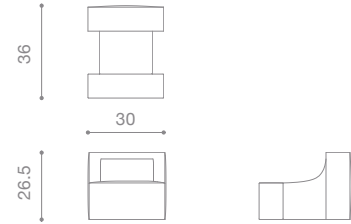

NAME vassoio table
MATERIALS solid wood
DIMENSIONS 14h | 51d in
WEIGHT 130 lbs
PRICE USD 8.000
CUSTOMIZATION available

NAME bow floor lamp
MATERIALS steel | opal frosted glass
DIMENSIONS 73h | 39w | 4.5d in
WEIGHT 22 lbs
PRICE USD 3.800
CUSTOMIZATION available for height

NAME una chair upholstered
MATERIALS leather | wood
DIMENSIONS 31.5h | 18w | 19.5d in
WEIGHT 33 lbs
PRICE USD 2.900 | 2.900 COL
CUSTOMIZATION available

NAME h chair
MATERIALS wood | fabric | foam
DIMENSIONS 32.5h | 18.5w | 20.5d in
WEIGHT 25 lbs
PRICE USD 2.400 | 2.100 COM
CUSTOMIZATION available

NAME block chair
MATERIALS wood | fabric | foam
DIMENSIONS 26.5h | 30w | 36d in
WEIGHT 90 lbs
PRICE USD 6.300 | 5.500 COM
CUSTOMIZATION available

NAME o stool
MATERIALS steel
DIMENSIONS 23.25h | 24w | 22d in
WEIGHT 41 lbs
PRICE USD 5.800
CUSTOMIZATION available

NAME una table
MATERIALS solid wood
DIMENSIONS 29h | 90w | 40d in
WEIGHT 95 lbs
PRICE USD 12.500
CUSTOMIZATION available

NAME segment table
MATERIALS aluminum | steel | brass
DIMENSIONS 12.5h | 31d | 42.2w in
WEIGHT 65 lbs
PRICE USD 7.500 alm - 13.000 brs
CUSTOMIZATION available (max width 36 in)