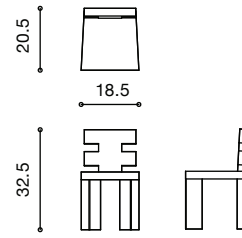

NAME una chair upholstered
MATERIALS leather | wood
DIMENSIONS 31.5h | 18w | 19.5d in
WEIGHT 33 lbs
PRICE USD 2.900 COM | COL
CUSTOMIZATION available

NAME una counter stool
MATERIALS wood | leather
DIMENSIONS 37.25h | 18w | 19.5d in
WEIGHT 38 lbs
PRICE USD 2.900 COM | COL
CUSTOMIZATION available

NAME nido chair
MATERIALS solid wood | fabric | foam
DIMENSIONS 31.5h | 30w | 31.5d in
WEIGHT 49 lbs
PRICE USD 7,200.00 | 6,900.00 COM | COL
CUSTOMIZATION available

NAME nido sofa
MATERIALS solid wood | fabric | foam
DIMENSIONS 34.5h | 68w | 33.5d in
WEIGHT 105 lbs
PRICE USD 12.000 | 11.000 COM
CUSTOMIZATION available

NAME h chair
MATERIALS wood | fabric | foam
DIMENSIONS 32.5h | 18.5w | 20.5d in
WEIGHT 25 lbs
PRICE USD 2.400 | 2.100 COM
CUSTOMIZATION available

NAME block chair
MATERIALS wood | fabric | foam
DIMENSIONS 26.5h | 30w | 36d in
WEIGHT 90 lbs
PRICE USD 6.300 | 5.500 COM
CUSTOMIZATION available

NAME segment table
MATERIALS aluminum | steel | brass
DIMENSIONS 12.5h | 31d | 42.2w in
WEIGHT 65 lbs
PRICE USD 7.500 - 13.000
CUSTOMIZATION available (max width 36 in)

NAME luz table
MATERIALS solid wood
DIMENSIONS 29.5 h | 50 d in
WEIGHT 135 lbs
PRICE USD 9.950
CUSTOMIZATION available