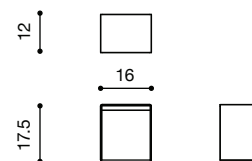

NAME h chair
MATERIALS wood | fabric | foam
DIMENSIONS 32.5h | 18.5w | 20.5d in
WEIGHT 25 lbs
PRICE USD 2.400 | 2.100 COM
CUSTOMIZATION available

NAME block chair
MATERIALS wood | fabric | foam
DIMENSIONS 26.5h | 30w | 36d in
WEIGHT 90 lbs
PRICE USD 6.300 | 5.500 COM
CUSTOMIZATION available

NAME o stool
MATERIALS steel
DIMENSIONS 23.25h | 24w | 22d in
WEIGHT 41 lbs
PRICE USD 5.800
CUSTOMIZATION available

NAME aire stool
MATERIALS wood | fabric | foam
DIMENSIONS 17.5h | 17w | 17d in
WEIGHT 40 lbs
PRICE USD 3.000 | 2.800 COM | COL
MODIFICATIONS available

NAME segment stool
MATERIALS metal | suede
DIMENSIONS 17.5h | 16w | 12d in
WEIGHT 12 lbs
PRICE USD 2.100 COL
MODIFICATIONS available

NAME totem console
MATERIALS wood | concrete
DIMENSIONS 43h | 13d in
WEIGHT 58 lbs
PRICE USD 6.500
CUSTOMIZATION available for wood only

NAME segment table
MATERIALS aluminum | steel | brass
DIMENSIONS 12.5h | 31d | 42.2w in
WEIGHT 65 lbs
PRICE USD 7.500 - 13.000
CUSTOMIZATION available (max width 36 in)

NAME luz table
MATERIALS solid wood
DIMENSIONS 29.5 h | 50 d in
WEIGHT 135 lbs
PRICE USD 9.950
CUSTOMIZATION available