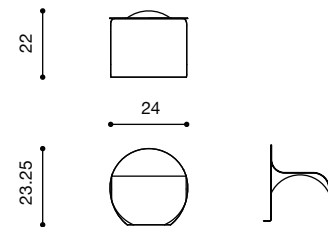

NAME h chair
MATERIALS wood | fabric | foam
DIMENSIONS 32.5h | 18.5w | 20.5d in
WEIGHT 25 lbs
PRICE USD 2.400 | 2.100 COM
CUSTOMIZATION available

NAME block chair
MATERIALS wood | fabric | foam
DIMENSIONS 26.5h | 30w | 36d in
WEIGHT 90 lbs
PRICE USD 6.300 | 5.500 COM
CUSTOMIZATION available

NAME o stool
MATERIALS steel
DIMENSIONS 23.25h | 24w | 22d in
WEIGHT 41 lbs
PRICE USD 5.800
CUSTOMIZATION available

NAME aire stool
MATERIALS wood | fabric | foam
DIMENSIONS 17.5h | 17w | 17d in
WEIGHT 40 lbs
PRICE USD 3.000 | 2.800 COM | COL
MODIFICATIONS available

NAME segment stool
MATERIALS metal | suede
DIMENSIONS 17.5h | 16w | 12d in
WEIGHT 12 lbs
PRICE USD 2.100 COL
MODIFICATIONS available