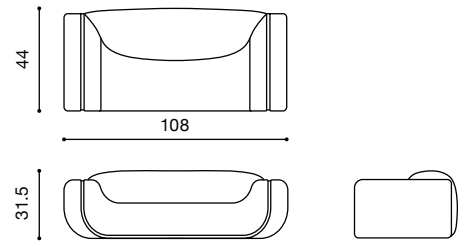

ESTUDIO PERSONA

NAME linea sofa
MATERIALS wood | fabric | foam
DIMENSIONS 31.5h | 108w | 44d in
WEIGHT 315 lbs
PRICE USD 19.000 COM
CUSTOMIZATION available

NAME linea armchair
MATERIALS wood | fabric | foam
DIMENSIONS 27h | 42w | 39d in
WEIGHT 156 lbs
PRICE USD 8.800 COM
CUSTOMIZATION available

NAME vassoio table
MATERIALS solid wood
DIMENSIONS 14h | 51d in
WEIGHT 130 lbs
PRICE USD 8.000
CUSTOMIZATION available

NAME bow floor lamp
MATERIALS steel | opal frosted glass
DIMENSIONS 73h | 39w | 4.5d in
WEIGHT 22 lbs
PRICE USD 3.800
CUSTOMIZATION available for height

NAME bow pendant
MATERIALS steel | opal frosted glass
DIMENSIONS 84h | 44.5w in
WEIGHT 15 lbs
PRICE USD 6.500
CUSTOMIZATION available for drop height

NAME una chair
MATERIALS leather | wood
DIMENSIONS 31.5h | 18w | 19.5d in
WEIGHT 33 lbs
PRICE USD 2.700 COM | COL
CUSTOMIZATION available

NAME segment table
MATERIALS aluminum | steel | brass
DIMENSIONS 12.5h | 31d | 42.2w in
WEIGHT 65 lbs
PRICE USD 7.500 - 13.000
CUSTOMIZATION available (max width 36 in)

NAME luz table
MATERIALS solid wood
DIMENSIONS 29.5 h | 50 d in
WEIGHT 135 lbs
PRICE USD 9.950
CUSTOMIZATION available