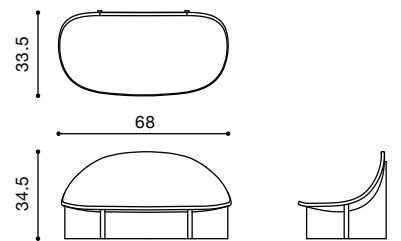

NAME vassoio table
MATERIALS solid wood
DIMENSIONS 14h | 51d in
WEIGHT 130 lbs
PRICE USD 8.000
CUSTOMIZATION available

NAME bow floor lamp
MATERIALS steel | opal frosted glass
DIMENSIONS 73h | 39w | 4.5d in
WEIGHT 22 lbs
PRICE USD 3.800
CUSTOMIZATION available for height

NAME bow pendant
MATERIALS steel | opal frosted glass
DIMENSIONS 84h | 44.5w in
WEIGHT 15 lbs
PRICE USD 6.500
CUSTOMIZATION available for drop height

NAME una chair
MATERIALS leather | wood
DIMENSIONS 31.5h | 18w | 19.5d in
WEIGHT 33 lbs
PRICE USD 2.700 COM | COL
CUSTOMIZATION available

NAME una chair upholstered
MATERIALS leather | wood
DIMENSIONS 31.5h | 18w | 19.5d in
WEIGHT 33 lbs
PRICE USD 2.900 COM | COL
CUSTOMIZATION available

NAME una counter stool
MATERIALS wood | leather
DIMENSIONS 37.25h | 18w | 19.5d in
WEIGHT 38 lbs
PRICE USD 2.900 COM | COL
CUSTOMIZATION available

NAME nido chair
MATERIALS solid wood | fabric | foam
DIMENSIONS 31.5h | 30w | 31.5d in
WEIGHT 49 lbs
PRICE USD 7,200.00 | 6,900.00 COM | COL
CUSTOMIZATION available

NAME nido sofa
MATERIALS solid wood | fabric | foam
DIMENSIONS 34.5h | 68w | 33.5d in
WEIGHT 105 lbs
PRICE USD 12.000 | 11.000 COM
CUSTOMIZATION available