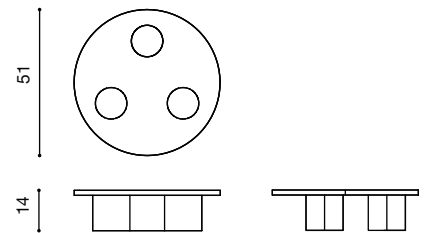

ESTUDIO PERSONA

NAME linea sofa
MATERIALS wood | fabric | foam
DIMENSIONS 31.5h | 108w | 44d in
WEIGHT 315 lbs
PRICE USD 19.000 COM
CUSTOMIZATION available

NAME linea armchair
MATERIALS wood | fabric | foam
DIMENSIONS 27h | 42w | 39d in
WEIGHT 156 lbs
PRICE USD 8.800 COM
CUSTOMIZATION available

NAME vassoio table
MATERIALS solid wood
DIMENSIONS 14h | 51d in
WEIGHT 130 lbs
PRICE USD 8.000
CUSTOMIZATION available

NAME bow floor lamp
MATERIALS steel | opal frosted glass
DIMENSIONS 73h | 39w | 4.5d in
WEIGHT 22 lbs
PRICE USD 3.800
CUSTOMIZATION available for height

NAME bow pendant
MATERIALS steel | opal frosted glass
DIMENSIONS 84h | 44.5w in
WEIGHT 15 lbs
PRICE USD 6.500
CUSTOMIZATION available for drop height

NAME una chair
MATERIALS leather | wood
DIMENSIONS 31.5h | 18w | 19.5d in
WEIGHT 33 lbs
PRICE USD 2.700 COM | COL
CUSTOMIZATION available

NAME segment table
MATERIALS aluminum | steel | brass
DIMENSIONS 12.5h | 31d | 42.2w in
WEIGHT 65 lbs
PRICE USD 7.500 - 13.000
CUSTOMIZATION available (max width 36 in)

NAME luz table
MATERIALS solid wood
DIMENSIONS 29.5 h | 50 d in
WEIGHT 135 lbs
PRICE USD 9.950
CUSTOMIZATION available