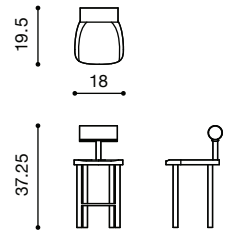

NAME vassoio table
MATERIALS solid wood
DIMENSIONS 14h | 51d in
WEIGHT 130 lbs
PRICE USD 8.000
CUSTOMIZATION available

NAME bow floor lamp
MATERIALS steel | opal frosted glass
DIMENSIONS 73h | 39w | 4.5d in
WEIGHT 22 lbs
PRICE USD 3.800
CUSTOMIZATION available for height

NAME bow pendant
MATERIALS steel | opal frosted glass
DIMENSIONS 84h | 44.5w in
WEIGHT 15 lbs
PRICE USD 6.500
CUSTOMIZATION available for drop height

NAME una chair
MATERIALS leather | wood
DIMENSIONS 31.5h | 18w | 19.5d in
WEIGHT 33 lbs
PRICE USD 2.700 COM | COL
CUSTOMIZATION available

NAME una chair upholstered
MATERIALS leather | wood
DIMENSIONS 31.5h | 18w | 19.5d in
WEIGHT 33 lbs
PRICE USD 2.900 COM | COL
CUSTOMIZATION available

NAME una counter stool
MATERIALS wood | leather
DIMENSIONS 37.25h | 18w | 19.5d in
WEIGHT 38 lbs
PRICE USD 2.900 COM | COL
CUSTOMIZATION available

NAME h chair
MATERIALS wood | fabric | foam
DIMENSIONS 32.5h | 18.5w | 20.5d in
WEIGHT 25 lbs
PRICE USD 2.400 | 2.100 COM
CUSTOMIZATION available

NAME block chair
MATERIALS wood | fabric | foam
DIMENSIONS 26.5h | 30w | 36d in
WEIGHT 90 lbs
PRICE USD 6.300 | 5.500 COM
CUSTOMIZATION available