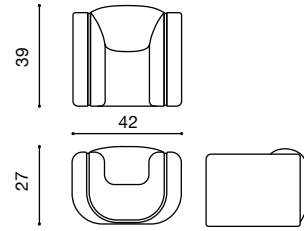

ESTUDIO PERSONA

NAME linea sofa
MATERIALS wood | fabric | foam
DIMENSIONS 31.5h | 108w | 44d in
WEIGHT 315 lbs
PRICE USD 19.000 COM
CUSTOMIZATION available

NAME linea armchair
MATERIALS wood | fabric | foam
DIMENSIONS 27h | 42w | 39d in
WEIGHT 156 lbs
PRICE USD 8.800 COM
CUSTOMIZATION available

NAME vassoio table
MATERIALS solid wood
DIMENSIONS 14h | 51d in
WEIGHT 130 lbs
PRICE USD 8.000
CUSTOMIZATION available

NAME bow floor lamp
MATERIALS steel | opal frosted glass
DIMENSIONS 73h | 39w | 4.5d in
WEIGHT 22 lbs
PRICE USD 3.800
CUSTOMIZATION available for height

NAME bow pendant
MATERIALS steel | opal frosted glass
DIMENSIONS 84h | 44.5w in
WEIGHT 15 lbs
PRICE USD 6.500
CUSTOMIZATION available for drop height

NAME una chair
MATERIALS leather | wood
DIMENSIONS 31.5h | 18w | 19.5d in
WEIGHT 33 lbs
PRICE USD 2.700 COM | COL
CUSTOMIZATION available

NAME segment table
MATERIALS aluminum | steel | brass
DIMENSIONS 12.5h | 31d | 42.2w in
WEIGHT 65 lbs
PRICE USD 7.500 - 13.000
CUSTOMIZATION available (max width 36 in)

NAME luz table
MATERIALS solid wood
DIMENSIONS 29.5 h | 50 d in
WEIGHT 135 lbs
PRICE USD 9.950
CUSTOMIZATION available