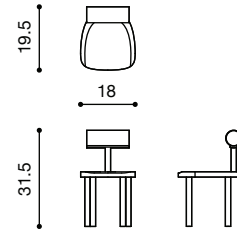

NAME vassoio table
MATERIALS solid wood
DIMENSIONS 14h | 51d in
WEIGHT 130 lbs
PRICE USD 8.000
CUSTOMIZATION available

NAME bow floor lamp
MATERIALS steel | opal frosted glass
DIMENSIONS 73h | 39w | 4.5d in
WEIGHT 22 lbs
PRICE USD 3.800
CUSTOMIZATION available for height

NAME bow pendant
MATERIALS steel | opal frosted glass
DIMENSIONS 84h | 44.5w in
WEIGHT 15 lbs
PRICE USD 6.500
CUSTOMIZATION available for drop height

NAME una chair
MATERIALS leather | wood
DIMENSIONS 31.5h | 18w | 19.5d in
WEIGHT 33 lbs
PRICE USD 2.700 COM | COL
CUSTOMIZATION available

NAME h chair
MATERIALS wood | fabric | foam
DIMENSIONS 32.5h | 18.5w | 20.5d in
WEIGHT 25 lbs
PRICE USD 2.400 | 2.100 COM
CUSTOMIZATION available

NAME block chair
MATERIALS wood | fabric | foam
DIMENSIONS 26.5h | 30w | 36d in
WEIGHT 90 lbs
PRICE USD 6.300 | 5.500 COM
CUSTOMIZATION available

NAME segment table
MATERIALS aluminum | steel | brass
DIMENSIONS 12.5h | 31d | 42.2w in
WEIGHT 65 lbs
PRICE USD 7.500 - 13.000
CUSTOMIZATION available (max width 36 in)

NAME luz table
MATERIALS solid wood
DIMENSIONS 29.5 h | 50 d in
WEIGHT 135 lbs
PRICE USD 9.950
CUSTOMIZATION available