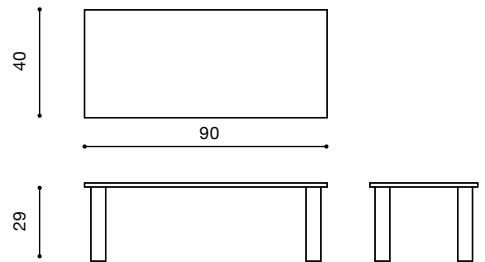

NAME o stool
MATERIALS steel
DIMENSIONS 23.25h | 24w | 22d in
WEIGHT 41 lbs
PRICE USD 5.800
CUSTOMIZATION available

NAME aire stool
MATERIALS wood | fabric | foam
DIMENSIONS 17.5h | 17w | 17d in
WEIGHT 40 lbs
PRICE USD 3.000 | 2.800 COM | COL
MODIFICATIONS available

NAME segment stool
MATERIALS metal | suede
DIMENSIONS 17.5h | 16w | 12d in
WEIGHT 12 lbs
PRICE USD 2.100 COL
MODIFICATIONS available

NAME totem console
MATERIALS wood | concrete
DIMENSIONS 43h | 13d in
WEIGHT 58 lbs
PRICE USD 6.500
CUSTOMIZATION available for wood only

NAME totem side table
MATERIALS wood | concrete
DIMENSIONS 17h | 13d in
WEIGHT 41 lbs
PRICE USD 2.500
CUSTOMIZATION available for wood only

NAME una table
MATERIALS solid wood
DIMENSIONS 29h | 90w | 40d in
WEIGHT 95 lbs
PRICE USD 12.500
CUSTOMIZATION available

NAME segment table
MATERIALS aluminum | steel | brass
DIMENSIONS 12.5h | 31d | 42.2w in
WEIGHT 65 lbs
PRICE USD 7.500 - 13.000
CUSTOMIZATION available (max width 36 in)

NAME luz table
MATERIALS solid wood
DIMENSIONS 29.5 h | 50 d in
WEIGHT 135 lbs
PRICE USD 9.950
CUSTOMIZATION available