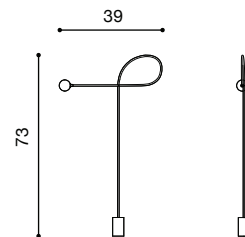

ESTUDIO PERSONA

NAME linea sofa
MATERIALS wood | fabric | foam
DIMENSIONS 31.5h | 108w | 44d in
WEIGHT 315 lbs
PRICE USD 19.000 COM
CUSTOMIZATION available

NAME linea armchair
MATERIALS wood | fabric | foam
DIMENSIONS 27h | 42w | 39d in
WEIGHT 156 lbs
PRICE USD 8.800 COM
CUSTOMIZATION available

NAME vassoio table
MATERIALS solid wood
DIMENSIONS 14h | 51d in
WEIGHT 130 lbs
PRICE USD 8.000
CUSTOMIZATION available

NAME bow floor lamp
MATERIALS steel | opal frosted glass
DIMENSIONS 73h | 39w | 4.5d in
WEIGHT 22 lbs
PRICE USD 3.800
CUSTOMIZATION available for height

NAME bow pendant
MATERIALS steel | opal frosted glass
DIMENSIONS 84h | 44.5w in
WEIGHT 15 lbs
PRICE USD 6.500
CUSTOMIZATION available for drop height

NAME una chair
MATERIALS leather | wood
DIMENSIONS 31.5h | 18w | 19.5d in
WEIGHT 33 lbs
PRICE USD 2.700 COM | COL
CUSTOMIZATION available

NAME segment table
MATERIALS aluminum | steel | brass
DIMENSIONS 12.5h | 31d | 42.2w in
WEIGHT 65 lbs
PRICE USD 7.500 - 13.000
CUSTOMIZATION available (max width 36 in)

NAME luz table
MATERIALS solid wood
DIMENSIONS 29.5 h | 50 d in
WEIGHT 135 lbs
PRICE USD 9.950
CUSTOMIZATION available