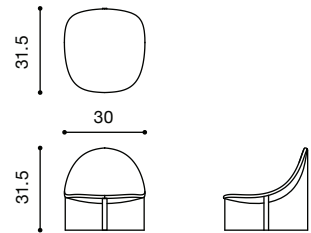

NAME nido chair
MATERIALS solid wood | fabric | foam
DIMENSIONS 31.5h | 30w | 31.5d in
WEIGHT 49 lbs
PRICE USD 7,200.00 | 6,900.00 COM | COL
CUSTOMIZATION available

NAME nido sofa
MATERIALS solid wood | fabric | foam
DIMENSIONS 34.5h | 68w | 33.5d in
WEIGHT 105 lbs
PRICE USD 12.000 | 11.000 COM
CUSTOMIZATION available