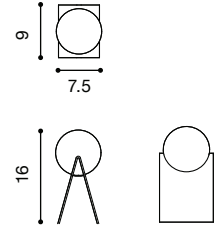

NAME segment stool
MATERIALS metal | suede
DIMENSIONS 17.5h | 16w | 12d in
WEIGHT 12 lbs
PRICE USD 2.100 COL
MODIFICATIONS available

NAME totem console
MATERIALS wood | concrete
DIMENSIONS 43h | 13d in
WEIGHT 58 lbs
PRICE USD 6.500
CUSTOMIZATION available for wood only

NAME totem side table
MATERIALS wood | concrete
DIMENSIONS 17h | 13d in
WEIGHT 41 lbs
PRICE USD 2.500
CUSTOMIZATION available for wood only

NAME una table
MATERIALS solid wood
DIMENSIONS 29h | 90w | 40d in
WEIGHT 95 lbs
PRICE USD 12.500
CUSTOMIZATION available

NAME segment table
MATERIALS aluminum | steel | brass
DIMENSIONS 12.5h | 31d | 42.2w in
WEIGHT 65 lbs
PRICE USD 7.500 - 13.000
CUSTOMIZATION available (max width 36 in)

NAME luz table
MATERIALS solid wood
DIMENSIONS 29.5 h | 50 d in
WEIGHT 135 lbs
PRICE USD 9.950
CUSTOMIZATION available

NAME luna lamp
MATERIALS opal glass | aluminum
DIMENSIONS 16h | 9w | 7.5d in
WEIGHT 15 lbs
PRICE USD 2.500
CUSTOMIZATION available

Contact

3469 Casitas Ave

Los Angeles, CA 90039

(213) 522 4798

info@estudiopersona.com