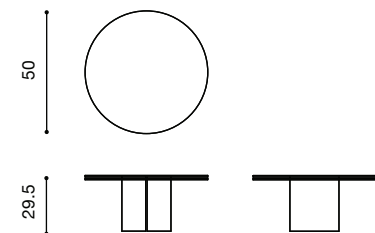

NAME o stool
MATERIALS steel
DIMENSIONS 23.25h | 24w | 22d in
WEIGHT 41 lbs
PRICE USD 5.800
CUSTOMIZATION available

NAME aire stool
MATERIALS wood | fabric | foam
DIMENSIONS 17.5h | 17w | 17d in
WEIGHT 40 lbs
PRICE USD 3.000 | 2.800 COM | COL
MODIFICATIONS available

NAME segment stool
MATERIALS metal | suede
DIMENSIONS 17.5h | 16w | 12d in
WEIGHT 12 lbs
PRICE USD 2.100 COL
MODIFICATIONS available

NAME totem console
MATERIALS wood | concrete
DIMENSIONS 43h | 13d in
WEIGHT 58 lbs
PRICE USD 6.500
CUSTOMIZATION available for wood only

NAME totem side table
MATERIALS wood | concrete
DIMENSIONS 17h | 13d in
WEIGHT 41 lbs
PRICE USD 2.500
CUSTOMIZATION available for wood only

NAME una table
MATERIALS solid wood
DIMENSIONS 29h | 90w | 40d in
WEIGHT 95 lbs
PRICE USD 12.500
CUSTOMIZATION available

NAME segment table
MATERIALS aluminum | steel | brass
DIMENSIONS 12.5h | 31d | 42.2w in
WEIGHT 65 lbs
PRICE USD 7.500 - 13.000
CUSTOMIZATION available (max width 36 in)

NAME luz table
MATERIALS solid wood
DIMENSIONS 29.5 h | 50 d in
WEIGHT 135 lbs
PRICE USD 9.950
CUSTOMIZATION available