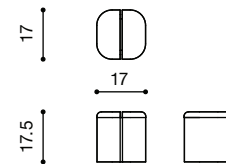

NAME nido chair
MATERIALS solid wood | fabric | foam
DIMENSIONS 31.5h | 30w | 31.5d in
WEIGHT 49 lbs
PRICE USD 7,200.00 | 6,900.00 COM | COL
CUSTOMIZATION available

NAME nido sofa
MATERIALS solid wood | fabric | foam
DIMENSIONS 34.5h | 68w | 33.5d in
WEIGHT 105 lbs
PRICE USD 12.000 | 11.000 COM
CUSTOMIZATION available

NAME h chair
MATERIALS wood | fabric | foam
DIMENSIONS 32.5h | 18.5w | 20.5d in
WEIGHT 25 lbs
PRICE USD 2.400 | 2.100 COM
CUSTOMIZATION available

NAME block chair
MATERIALS wood | fabric | foam
DIMENSIONS 26.5h | 30w | 36d in
WEIGHT 90 lbs
PRICE USD 6.300 | 5.500 COM
CUSTOMIZATION available

NAME o stool
MATERIALS steel
DIMENSIONS 23.25h | 24w | 22d in
WEIGHT 41 lbs
PRICE USD 5.800
CUSTOMIZATION available

NAME aire stool
MATERIALS wood | fabric | foam
DIMENSIONS 17.5h | 17w | 17d in
WEIGHT 40 lbs
PRICE USD 3.000 | 2.800 COM | COL
MODIFICATIONS available

NAME segment table
MATERIALS aluminum | steel | brass
DIMENSIONS 12.5h | 31d | 42.2w in
WEIGHT 65 lbs
PRICE USD 7.500 - 13.000
CUSTOMIZATION available (max width 36 in)

NAME luz table
MATERIALS solid wood
DIMENSIONS 29.5 h | 50 d in
WEIGHT 135 lbs
PRICE USD 9.950
CUSTOMIZATION available