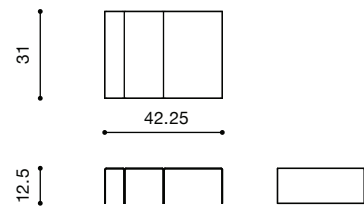

NAME o stool
MATERIALS steel
DIMENSIONS 23.25h | 24w | 22d in
WEIGHT 41 lbs
PRICE USD 5.800
CUSTOMIZATION available

NAME aire stool
MATERIALS wood | fabric | foam
DIMENSIONS 17.5h | 17w | 17d in
WEIGHT 40 lbs
PRICE USD 3.000 | 2.800 COM | COL
MODIFICATIONS available

NAME segment stool
MATERIALS metal | suede
DIMENSIONS 17.5h | 16w | 12d in
WEIGHT 12 lbs
PRICE USD 2.100 COL
MODIFICATIONS available

NAME totem console
MATERIALS wood | concrete
DIMENSIONS 43h | 13d in
WEIGHT 58 lbs
PRICE USD 6.500
CUSTOMIZATION available for wood only

NAME totem side table
MATERIALS wood | concrete
DIMENSIONS 17h | 13d in
WEIGHT 41 lbs
PRICE USD 2.500
CUSTOMIZATION available for wood only

NAME una table
MATERIALS solid wood
DIMENSIONS 29h | 90w | 40d in
WEIGHT 95 lbs
PRICE USD 12.500
CUSTOMIZATION available

NAME segment table
MATERIALS aluminum | steel | brass
DIMENSIONS 12.5h | 31d | 42.2w in
WEIGHT 65 lbs
PRICE USD 7.500 - 13.000
CUSTOMIZATION available (max width 36 in)

NAME luz table
MATERIALS solid wood
DIMENSIONS 29.5 h | 50 d in
WEIGHT 135 lbs
PRICE USD 9.950
CUSTOMIZATION available