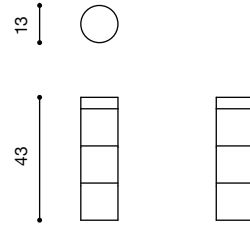

NAME h chair
MATERIALS wood | fabric | foam
DIMENSIONS 32.5h | 18.5w | 20.5d in
WEIGHT 25 lbs
PRICE USD 2.400 | 2.100 COM
CUSTOMIZATION available

NAME block chair
MATERIALS wood | fabric | foam
DIMENSIONS 26.5h | 30w | 36d in
WEIGHT 90 lbs
PRICE USD 6.300 | 5.500 COM
CUSTOMIZATION available

NAME o stool
MATERIALS steel
DIMENSIONS 23.25h | 24w | 22d in
WEIGHT 41 lbs
PRICE USD 5.800
CUSTOMIZATION available

NAME aire stool
MATERIALS wood | fabric | foam
DIMENSIONS 17.5h | 17w | 17d in
WEIGHT 40 lbs
PRICE USD 3.000 | 2.800 COM | COL
MODIFICATIONS available

NAME segment stool
MATERIALS metal | suede
DIMENSIONS 17.5h | 16w | 12d in
WEIGHT 12 lbs
PRICE USD 2.100 COL
MODIFICATIONS available

NAME totem console
MATERIALS wood | concrete
DIMENSIONS 43h | 13d in
WEIGHT 58 lbs
PRICE USD 6.500
CUSTOMIZATION available for wood only

NAME segment table
MATERIALS aluminum | steel | brass
DIMENSIONS 12.5h | 31d | 42.2w in
WEIGHT 65 lbs
PRICE USD 7.500 - 13.000
CUSTOMIZATION available (max width 36 in)

NAME luz table
MATERIALS solid wood
DIMENSIONS 29.5 h | 50 d in
WEIGHT 135 lbs
PRICE USD 9.950
CUSTOMIZATION available