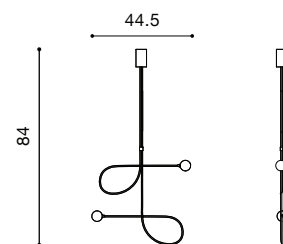

ESTUDIO PERSONA

NAME linea sofa
MATERIALS wood | fabric | foam
DIMENSIONS 31.5h | 108w | 44d in
WEIGHT 315 lbs
PRICE USD 19.000 COM
CUSTOMIZATION available

NAME linea armchair
MATERIALS wood | fabric | foam
DIMENSIONS 27h | 42w | 39d in
WEIGHT 156 lbs
PRICE USD 8.800 COM
CUSTOMIZATION available

NAME vassoio table
MATERIALS solid wood
DIMENSIONS 14h | 51d in
WEIGHT 130 lbs
PRICE USD 8.000
CUSTOMIZATION available

NAME bow floor lamp
MATERIALS steel | opal frosted glass
DIMENSIONS 73h | 39w | 4.5d in
WEIGHT 22 lbs
PRICE USD 3.800
CUSTOMIZATION available for height

NAME bow pendant
MATERIALS steel | opal frosted glass
DIMENSIONS 84h | 44.5w in
WEIGHT 15 lbs
PRICE USD 6.500
CUSTOMIZATION available for drop height

NAME una chair
MATERIALS leather | wood
DIMENSIONS 31.5h | 18w | 19.5d in
WEIGHT 33 lbs
PRICE USD 2.700 COM | COL
CUSTOMIZATION available

NAME segment table
MATERIALS aluminum | steel | brass
DIMENSIONS 12.5h | 31d | 42.2w in
WEIGHT 65 lbs
PRICE USD 7.500 - 13.000
CUSTOMIZATION available (max width 36 in)

NAME luz table
MATERIALS solid wood
DIMENSIONS 29.5 h | 50 d in
WEIGHT 135 lbs
PRICE USD 9.950
CUSTOMIZATION available