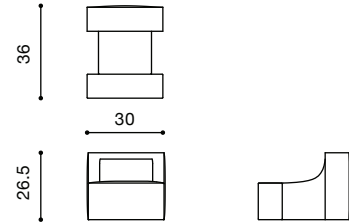

NAME una chair upholstered
MATERIALS leather | wood
DIMENSIONS 31.5h | 18w | 19.5d in
WEIGHT 33 lbs
PRICE USD 2.900 COM | COL
CUSTOMIZATION available

NAME una counter stool
MATERIALS wood | leather
DIMENSIONS 37.25h | 18w | 19.5d in
WEIGHT 38 lbs
PRICE USD 2.900 COM | COL
CUSTOMIZATION available

NAME nido chair
MATERIALS solid wood | fabric | foam
DIMENSIONS 31.5h | 30w | 31.5d in
WEIGHT 49 lbs
PRICE USD 7,200.00 | 6,900.00 COM | COL
CUSTOMIZATION available

NAME nido sofa
MATERIALS solid wood | fabric | foam
DIMENSIONS 34.5h | 68w | 33.5d in
WEIGHT 105 lbs
PRICE USD 12.000 | 11.000 COM
CUSTOMIZATION available

NAME h chair
MATERIALS wood | fabric | foam
DIMENSIONS 32.5h | 18.5w | 20.5d in
WEIGHT 25 lbs
PRICE USD 2.400 | 2.100 COM
CUSTOMIZATION available

NAME block chair
MATERIALS wood | fabric | foam
DIMENSIONS 26.5h | 30w | 36d in
WEIGHT 90 lbs
PRICE USD 6.300 | 5.500 COM
CUSTOMIZATION available

NAME segment table
MATERIALS aluminum | steel | brass
DIMENSIONS 12.5h | 31d | 42.2w in
WEIGHT 65 lbs
PRICE USD 7.500 - 13.000
CUSTOMIZATION available (max width 36 in)

NAME luz table
MATERIALS solid wood
DIMENSIONS 29.5 h | 50 d in
WEIGHT 135 lbs
PRICE USD 9.950
CUSTOMIZATION available