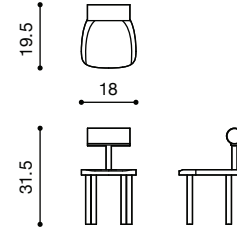

NAME vassoio table
MATERIALS solid wood
DIMENSIONS 14h | 51d in
WEIGHT 130 lbs
PRICE USD 8.000
CUSTOMIZATION available

NAME bow floor lamp
MATERIALS steel | opal frosted glass
DIMENSIONS 73h | 39w | 4.5d in
WEIGHT 22 lbs
PRICE USD 3.800
CUSTOMIZATION available for height

NAME bow pendant
MATERIALS steel | opal frosted glass
DIMENSIONS 84h | 44.5w in
WEIGHT 15 lbs
PRICE USD 6.500
CUSTOMIZATION available for drop height

NAME una chair
MATERIALS leather | wood
DIMENSIONS 31.5h | 18w | 19.5d in
WEIGHT 33 lbs
PRICE USD 2.700 COM | COL
CUSTOMIZATION available

NAME una chair upholstered
MATERIALS leather | wood
DIMENSIONS 31.5h | 18w | 19.5d in
WEIGHT 33 lbs
PRICE USD 2.900 COM | COL
CUSTOMIZATION available

NAME una counter stool
MATERIALS wood | leather
DIMENSIONS 37.25h | 18w | 19.5d in
WEIGHT 38 lbs
PRICE USD 2.900 COM | COL
CUSTOMIZATION available

NAME h chair
MATERIALS wood | fabric | foam
DIMENSIONS 32.5h | 18.5w | 20.5d in
WEIGHT 25 lbs
PRICE USD 2.400 | 2.100 COM
CUSTOMIZATION available

NAME block chair
MATERIALS wood | fabric | foam
DIMENSIONS 26.5h | 30w | 36d in
WEIGHT 90 lbs
PRICE USD 6.300 | 5.500 COM
CUSTOMIZATION available